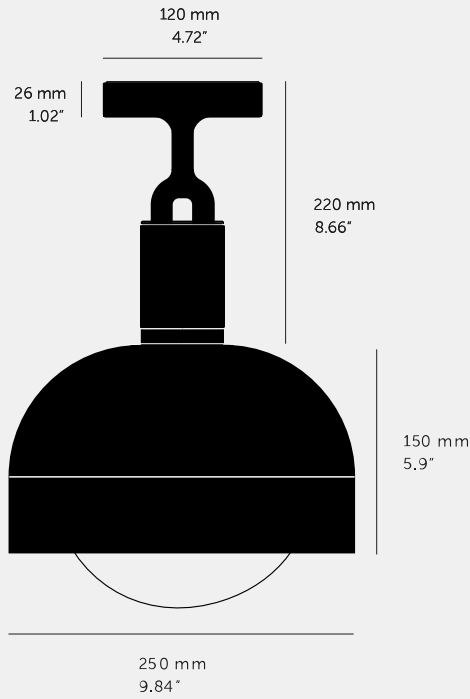

**FORKED CEILING /
LINEAR / SHADE /
GLOBE / SMOKED /**

ACTION: CEILING LIGHT

KNURL: LINEAR

RANGE: FORKED

A ceiling light made from cast and machined metal, featuring our signature diamond-cut linear knurl pattern and fork detailing, refined by hand. Its shade is made from hand-spun metal and it comes with a handblown glass globe.

SPECIFICATIONS

Ceiling light
 1x solid metal lamp holder
 E26 / 110-120 VAC / 60HZ
 Max 7W
 Bulb included
 cULus Listed SBLED
 1x solid metal light shade
 1x hand-blown glass globe
 E26 compatible

INCLUDED