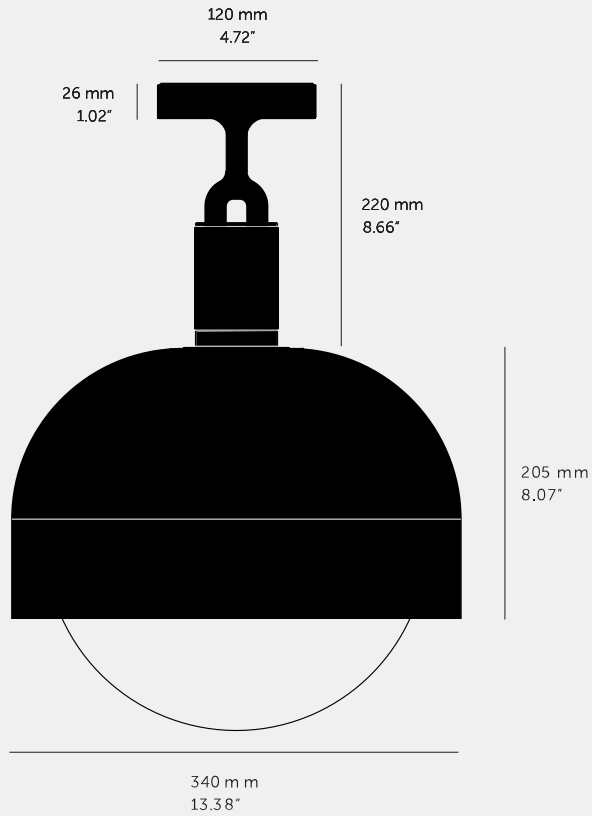

**FORKED CEILING /  
LINEAR / SHADE /  
GLOBE / SMOKED /**

---

**ACTION: CEILING LIGHT**

---

**KNURL: LINEAR**

---

**RANGE: FORKED**

---

A ceiling light made from cast and machined metal, featuring our signature diamond-cut linear knurl pattern and fork detailing, refined by hand. Its shade is made from hand-spun metal and it comes with a handblown glass globe.

#### SPECIFICATIONS

Ceiling light  
 1x solid metal lamp holder  
 E26 / 110-120 VAC / 60HZ  
 Max 7W  
 Bulb included  
 cULus Listed SBLED  
 1x solid metal light shade  
 1x hand-blown glass globe  
 E26 compatible