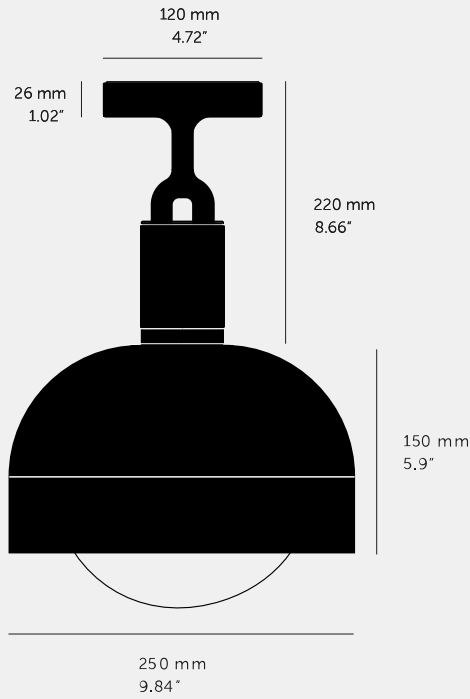

**FORKED CEILING /
LINEAR / SHADE /
GLOBE / OPAL /**

ACTION: CEILING LIGHT

KNURL: LINEAR

RANGE: FORKED

A ceiling light made from cast and machined metal, featuring our signature diamond-cut linear knurl pattern and fork detailing, refined by hand. Its shade is made from hand-spun metal and it comes with a handblown glass globe.

SPECIFICATIONS

Ceiling light
 1x solid metal lamp holder
 E26 / 110-120 VAC / 60HZ
 Max 7W
 Bulb included
 cULus Listed SBLED
 1x solid metal light shade
 1x hand-blown glass globe
 E26 compatible

INCLUDED