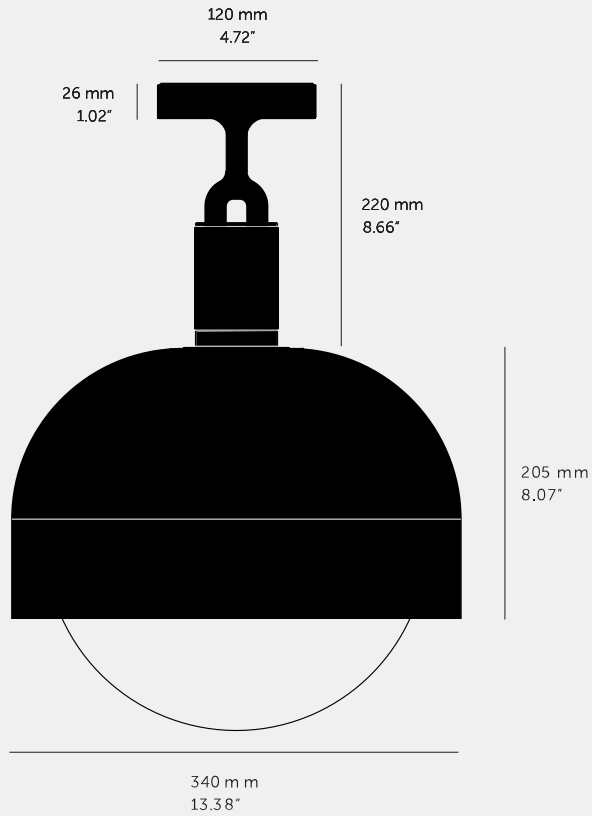

**FORKED CEILING /
LINEAR / SHADE /
GLOBE / OPAL /**

ACTION: CEILING LIGHT

KNURL: LINEAR

RANGE: FORKED

A ceiling light made from cast and machined metal, featuring our signature diamond-cut linear knurl pattern and fork detailing, refined by hand. Its shade is made from hand-spun metal and it comes with a handblown glass globe.

SPECIFICATIONS

Ceiling light
 1x solid metal lamp holder
 E26 / 110-120 VAC / 60HZ
 Max 7W
 Bulb included
 cULus Listed SBLED
 1x solid metal light shade
 1x hand-blown glass globe
 E26 compatible

INCLUDED