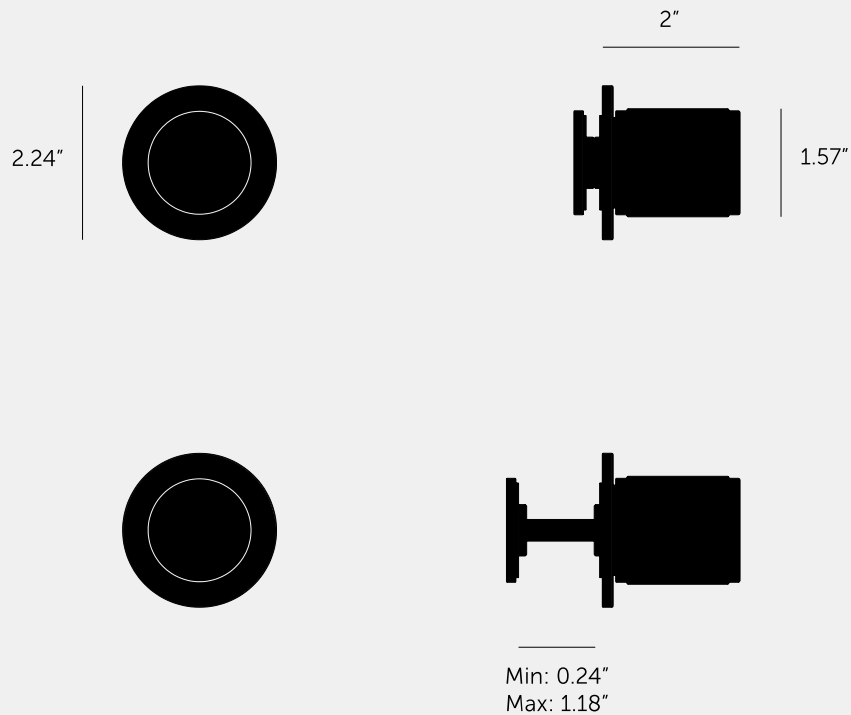

**DOOR KNOB / FIXED
/ SINGLE-SIDED /
LINEAR**

ACTION: FIXED DOOR KNOB

KNURL: LINEAR

RANGE: DOOR KNOBS

A fixed, single-sided, door knob made from solid metal with a solid spun metal plate on the reverse side of the door. Machined from solid metal bar and featuring our elegant linear-knurl detailing. Works great on all internal doors and can be teamed up with our matching door accessories.

SPECIFICATIONS

A single solid metal door knob, with rear side cosmetic circular disc.

Designed to be fixed onto any wooden or glass door.

Fits doors of thickness minimum 1/4" to maximum 1-3/16". For thicker doors, a longer countersunk M8 bolt will need to be sourced.

FINISH & SKU NUMBERS

sku:	finish:	size:
NDK-051069	● brass	
NDK-091071	● gun metal	
NDK-071070	● steel	
NDK-481068	● welders black	

INCLUDED

- 1 x single-sided fixed door knob
- 1 x 5mm allen key
- 1 x 5mm spanner or socket wrench