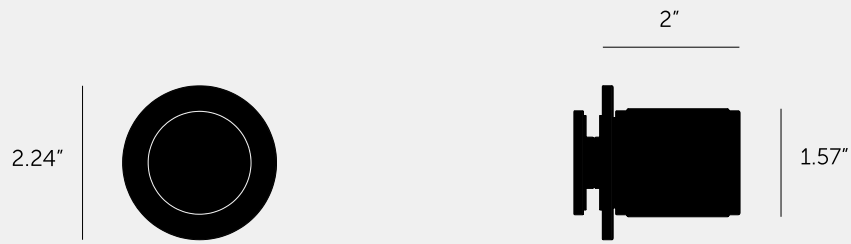

**DOOR KNOB / FIXED
/ SINGLE-SIDED /
LINEAR**

ACTION: FIXED DOOR KNOB

KNURL: LINEAR

RANGE: DOOR KNOBS

A fixed, single-sided, door knob made from solid metal with a solid spun metal plate on the reverse side of the door. Machined from solid metal bar and featuring our elegant linear-knurl detailing. Works great on all internal doors and can be teamed up with our matching door accessories.

Min: 0.24"
Max: 1.18"

SPECIFICATIONS

A single solid metal door knob, with rear side cosmetic circular disc.

Designed to be fixed onto any wooden or glass door.

Fits doors of thickness minimum 1/4" to maximum 1-3/16". For thicker doors, a longer countersunk M8 bolt will need to be sourced.