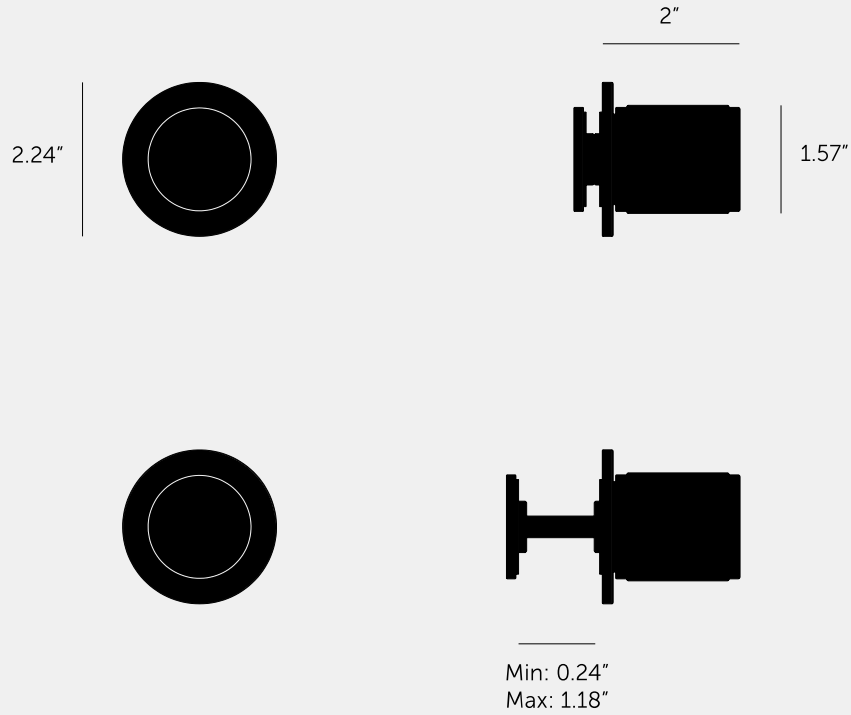

**DOOR KNOB / FIXED
/ SINGLE-SIDED /
LINEAR**

ACTION: FIXED DOOR KNOB

KNURL: LINEAR

RANGE: DOOR KNOBS

A fixed, single-sided, door knob made from solid metal with a solid spun metal plate on the reverse side of the door. Machined from solid metal bar and featuring our elegant linear-knurl detailing. Works great on all internal doors and can be teamed up with our matching door accessories.

SPECIFICATIONS

A single solid metal door knob, with rear side cosmetic circular disc.

Designed to be fixed onto any wooden or glass door.

Fits doors of thickness minimum 1/4" to maximum 1-3/16". For thicker doors, a longer countersunk M8 bolt will need to be sourced.