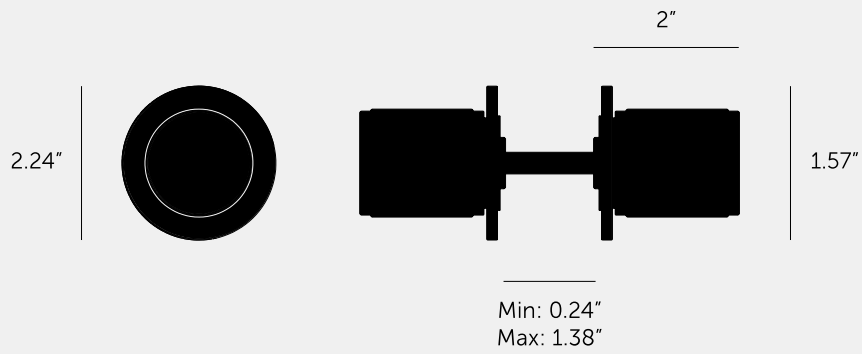

**DOOR KNOB / FIXED
/ DOUBLE-SIDED /
LINEAR**

ACTION: FIXED DOOR KNOB

KNURL: LINEAR

RANGE: DOOR KNOBS

A fixed, double-sided, door knob set made from solid metal. Machined from solid metal bar and featuring our elegant linear-knurl detailing. Works great on all internal doors and can be teamed up with our matching door accessories.

SPECIFICATIONS

A pair of solid metal door knobs, designed to be fixed back-to-back on any wooden or glass door.

Fits doors of thickness minimum 0.23" to maximum 1.73". For thicker doors, a longer M8 bolt will need to be sourced.