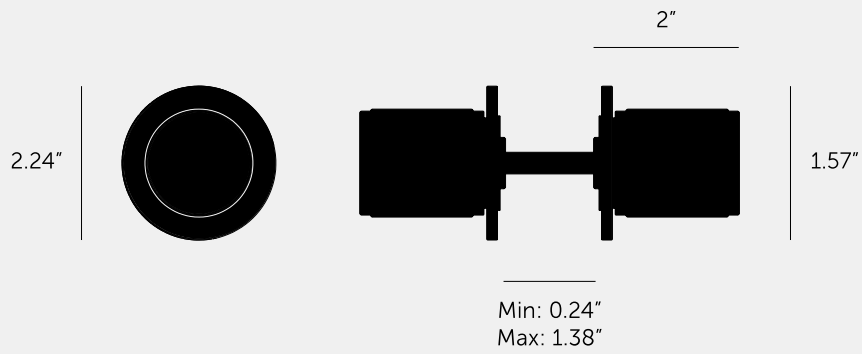

**DOOR KNOB / FIXED  
/ DOUBLE-SIDED /  
LINEAR**

---

**ACTION: FIXED DOOR KNOB**

---

**KNURL: LINEAR**

---

**RANGE: DOOR KNOBS**

---