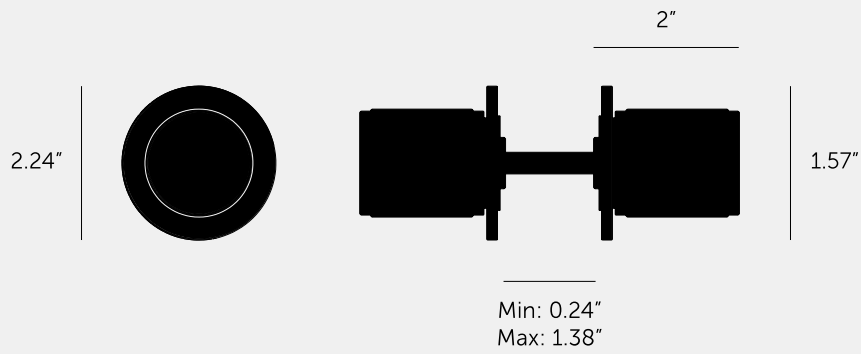

SPECIFICATIONS

A pair of solid metal door knobs, designed to be fixed back-to-back on any wooden or glass door.

Fits doors of thickness minimum 0.23" to maximum 1.73". For thicker doors, a longer M8 bolt will need to be sourced.

FINISH & SKU NUMBERS

---

sku:	finish:	size:
NDK-051073	● brass	

INCLUDED

---

1 x double-sided fixed door knob set
1 x 5mm spanner or socket wrench

PLEASE NOTE

DISCLAIMER: Always consult a trade professional when installing these door knobs. Buster + Punch is not responsible for the usage or feasibility of installation requirements. This product is not suitable for damp or wet environments.

CARE INSTRUCTIONS

Wipe with damp cloth with no loose hairs, avoid using any chemicals. Please note all finishes are prone to aging.