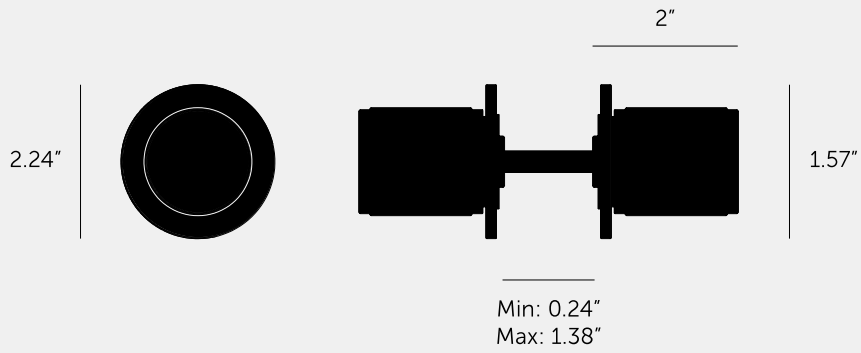

**DOOR KNOB / FIXED
/ DOUBLE-SIDED /
LINEAR**

ACTION: FIXED DOOR KNOB

KNURL: LINEAR

RANGE: DOOR KNOBS

A fixed, double-sided, door knob set made from solid metal. Machined from solid metal bar and featuring our elegant linear-knurl detailing. Works great on all internal doors and can be teamed up with our matching door accessories.

SPECIFICATIONS

A pair of solid metal door knobs, designed to be fixed back-to-back on any wooden or glass door.

Fits doors of thickness minimum 0.23" to maximum 1.73". For thicker doors, a longer M8 bolt will need to be sourced.