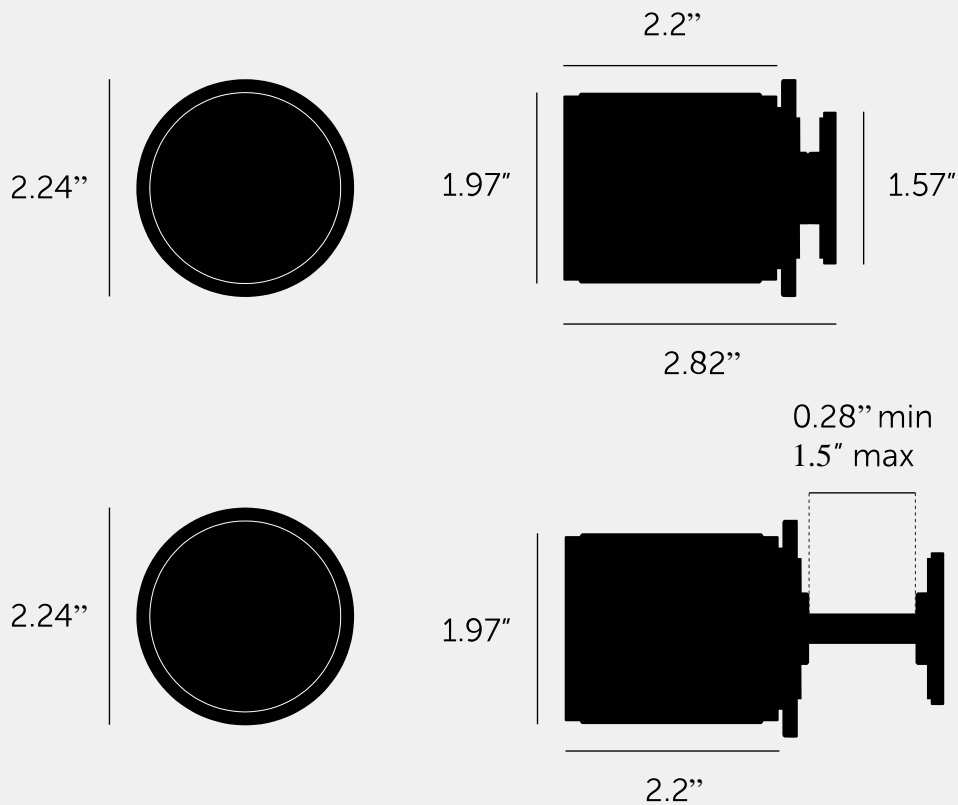

**DOOR KNOB / FIXED  
/ SINGLE-SIDED /  
CROSS**

---

**ACTION: FIXED DOOR KNOB**

---

**KNURL: CROSS**

---

**RANGE: DOOR KNOBS**

---

A fixed, single-sided, door knob made from solid metal with a solid spun metal plate on the reverse side of the door. Machined from solid metal bar and featuring our signature, diamond-cut, cross knurl pattern. Works great on all internal doors and can be teamed up with our matching door accessories.

#### SPECIFICATIONS

---

A single solid metal door knob, with rear side cosmetic circular disc.

Designed to be fixed onto any wooden or glass door.

Fits doors of thickness minimum 0.28" to maximum 1.5". For thicker doors, a longer countersunk M8 bolt will need to be sourced.