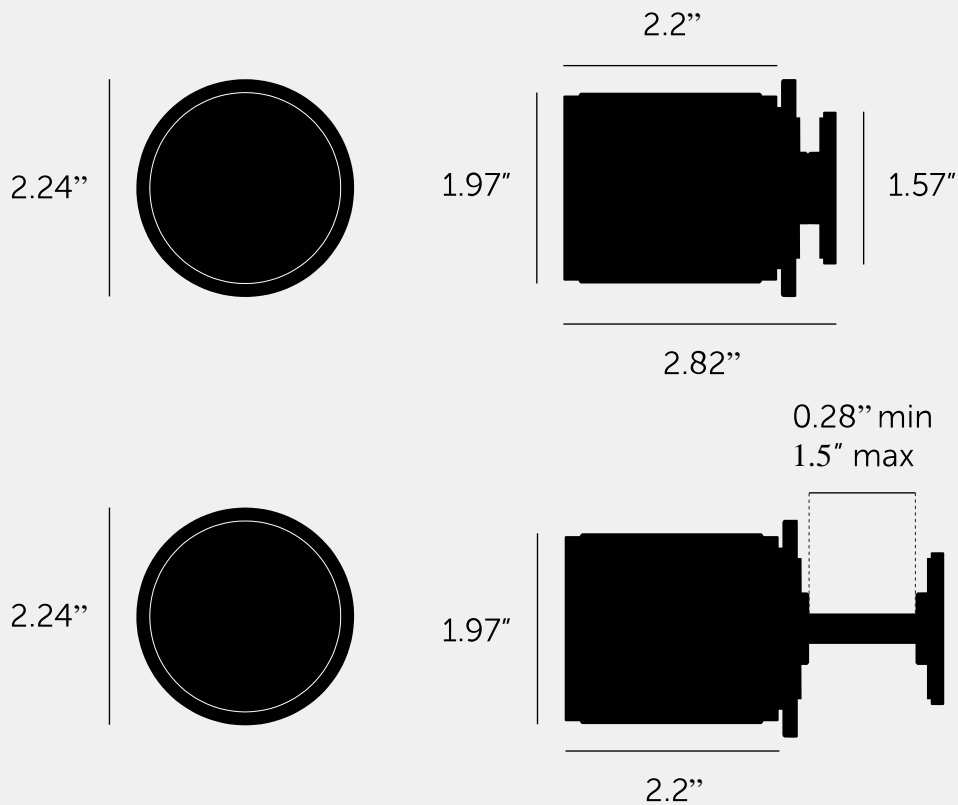

**DOOR KNOB / FIXED
/ SINGLE-SIDED /
CROSS**

ACTION: FIXED DOOR KNOB

KNURL: CROSS

RANGE: DOOR KNOBS

A fixed, single-sided, door knob made from solid metal with a solid spun metal plate on the reverse side of the door. Machined from solid metal bar and featuring our signature, diamond-cut, cross knurl pattern. Works great on all internal doors and can be teamed up with our matching door accessories.

SPECIFICATIONS

A single solid metal door knob, with rear side cosmetic circular disc.

Designed to be fixed onto any wooden or glass door.

Fits doors of thickness minimum 0.28" to maximum 1.5". For thicker doors, a longer countersunk M8 bolt will need to be sourced.

FINISH & SKU NUMBERS

sku:	finish:	size:
NDK-09511	● black	
NDK-05509	● brass	
NDK-02508	● steel	

INCLUDED

- 1 x single-sided fixed door knob
- 1 x 5mm spanner or socket wrench
- 1 x 5mm allen key

PLEASE NOTE