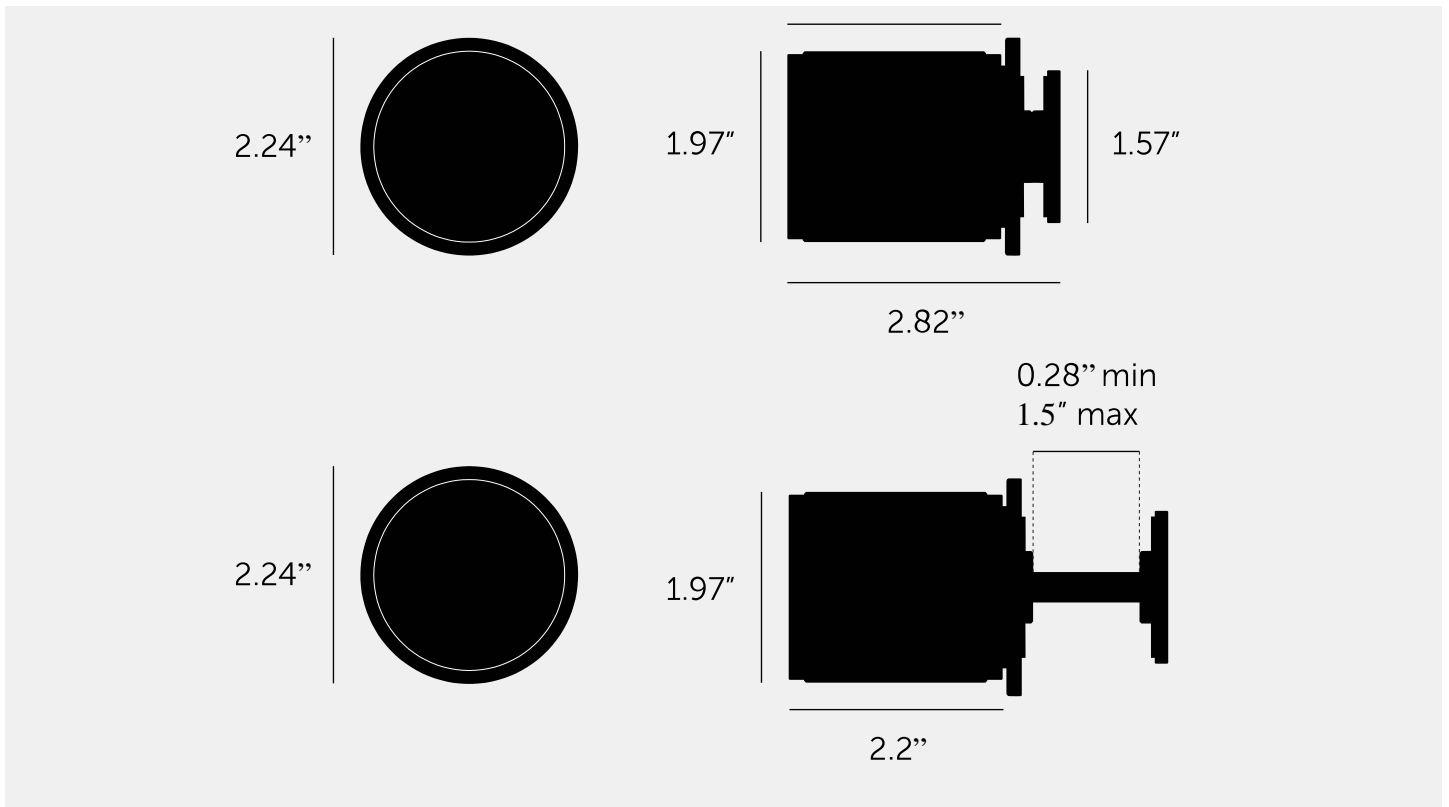

**DOOR KNOB / FIXED
/ SINGLE-SIDED /
CROSS**

ACTION: FIXED DOOR KNOB

KNURL: CROSS

RANGE: DOOR KNOBS

A fixed, single-sided, door knob made from solid metal with a solid spun metal plate on the reverse side of the door. Machined from solid metal bar and featuring our signature, diamond-cut, cross knurl pattern. Works great on all internal doors and can be teamed up with our matching door accessories.

SPECIFICATIONS

A single solid metal door knob, with rear side cosmetic circular disc.

Designed to be fixed onto any wooden or glass door.

Fits doors of thickness minimum 0.28" to maximum 1.5". For thicker doors, a longer countersunk M8 bolt will need to be sourced.