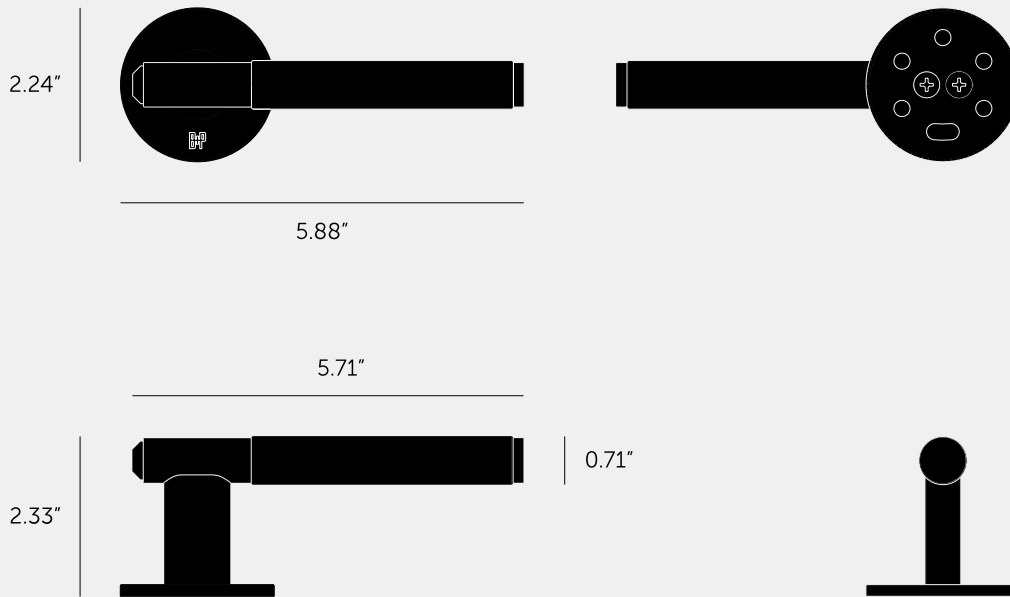

**DOOR HANDLE /  
FIXED / SINGLE-  
SIDED / LINEAR**

---

**ACTION: FIXED DOOR HANDLE**

---

**KNURL: LINEAR**

---

**RANGE: FIXED DOOR HANDLES**

---

A single fixed door handle made from solid metal and featuring our elegant linear-knurl detailing, torx screws and laser etched Buster + Punch insignia. Works great on all internal doors and can be combined with our matching door accessories

---

**SPECIFICATIONS**

---

A fixed "dummy" door handle for use with a sprung roller latch (not included) or internal sliding doors. Suitable for interior doors only. Minimum door of thicknesses: 0.8"\* (with supplied fixings\*).