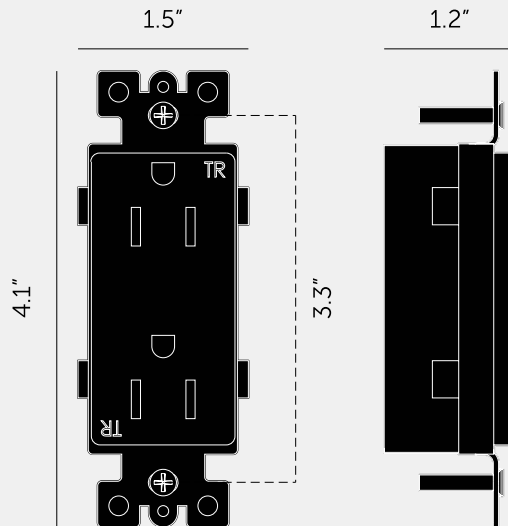

OUTLET MODULE / DUPLEX

ACTION: OUTLET

RANGE: ELECTRICITY MODULES

2 x duplex outlet
15A
125V
5-15R
60Hz
Tamper proof

SPECIFICATIONS

Style: Duplex Outlet
Input: 125VAC / 60Hz
Load: 15A
Class 1 outlet / Must be grounded. Tamper resistant
Certification: cULus listed
Must be grounded.

FINISH & SKU NUMBERS

| sku: | finish: | size: |
|-----------|---------|-------|
| NXM-02252 | ● black | |
| NXM-14253 | ● white | |

INCLUDED

1 x Outlet Module

PLEASE NOTE

DISCLAIMER: Always consult a trade professional when installing this product. Buster + Punch is not responsible for the usage or feasibility of installation requirements. This product is not suitable for damp or wet environments.