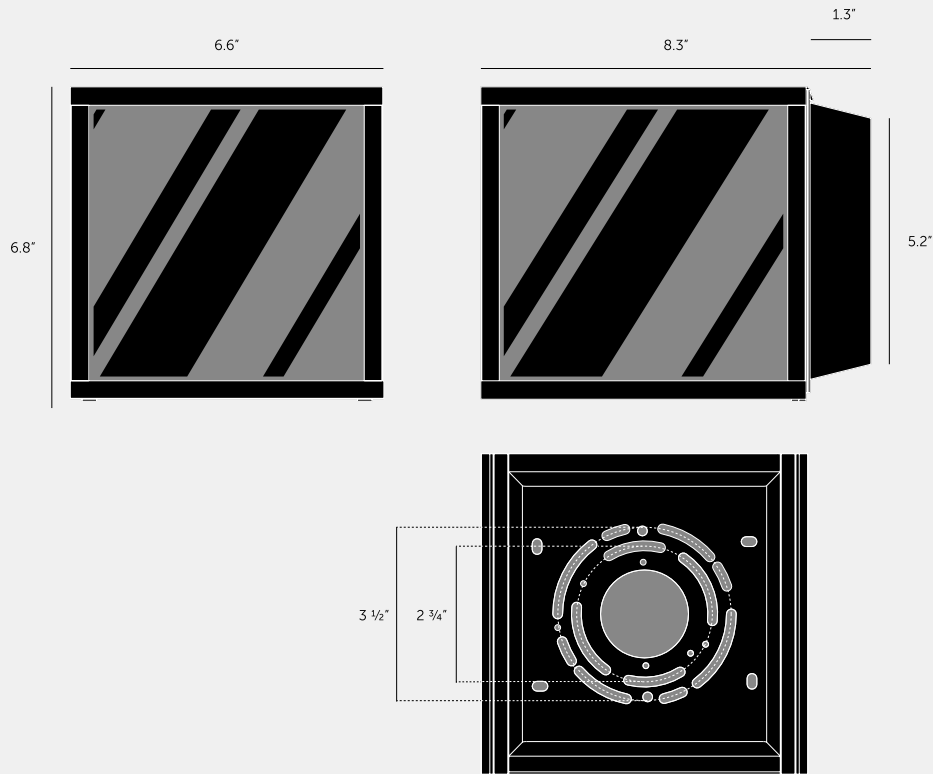

**CAGED WET /  
CEILING / CROSS /  
SMALL**

---

**ACTION: CEILING LIGHT**

---

**KNURL: CROSS**

---

**RANGE: CEILING LIGHTS**

---

A wet-rated luminaire made from a matte black metal and glass cage, complete with a cast metal back panel. It features a solid metal, cross knurled, lamp holder with our signature coin screws. Suitable for wet locations, bathrooms and outdoor use, as well as interior use. Bulb sold separately.

#### SPECIFICATIONS

---

Suitable to mount on wall or ceiling.  
 Matt black metal and glass cage  
 Suitable for wet locations - protected against water splashed from all directions, with limited ingress. In some cases, moisture may get into the cage but will evaporate after a short time through drainage holes.  
 110-120V  
 E26 bulb compatible (bulb sold separately)  
 Pictured with our Punch Puck bulb