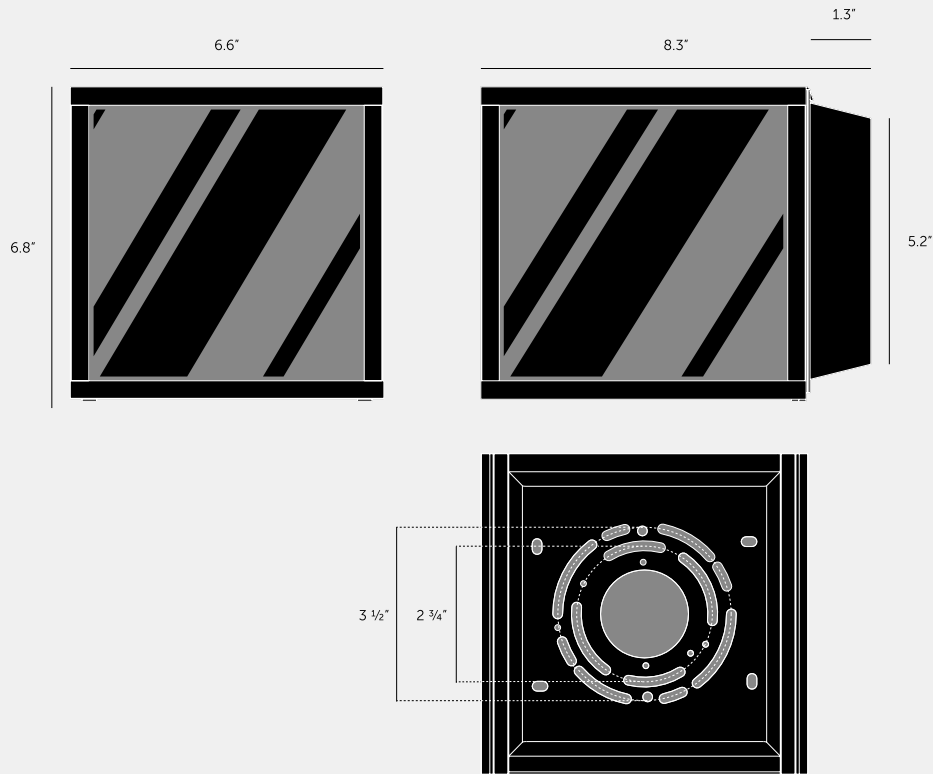

**CAGED WET /
CEILING / CROSS /
SMALL / BLACK**

ACTION: CEILING LIGHT

KNURL: CROSS

RANGE: CEILING LIGHTS

A wet-rated luminaire made from a matte black metal and glass cage, complete with a cast metal back panel. It features a solid metal, cross knurled, lamp holder with our signature coin screws. Suitable for wet locations, bathrooms and outdoor use, as well as interior use. Bulb sold separately.

SPECIFICATIONS

Suitable to mount on wall or ceiling.
 Matt black metal and glass cage
 Suitable for wet locations - protected against water splashed from all directions, with limited ingress. In some cases, moisture may get into the cage but will evaporate after a short time through drainage holes.
 110-120V
 E26 bulb compatible (bulb sold separately)
 Pictured with our Punch Puck bulb

FINISH & SKU NUMBERS

sku:	finish:	size:
NCA-063538	● black / brass	SMALL
NCA-533537	● black / gun metal	SMALL
NCA-473536	● black / steel	SMALL

INCLUDED

1 x Caged Wet Small
 Bulb NOT included

PLEASE NOTE

Ensure that the fixing method is suitable for the type of wall used.