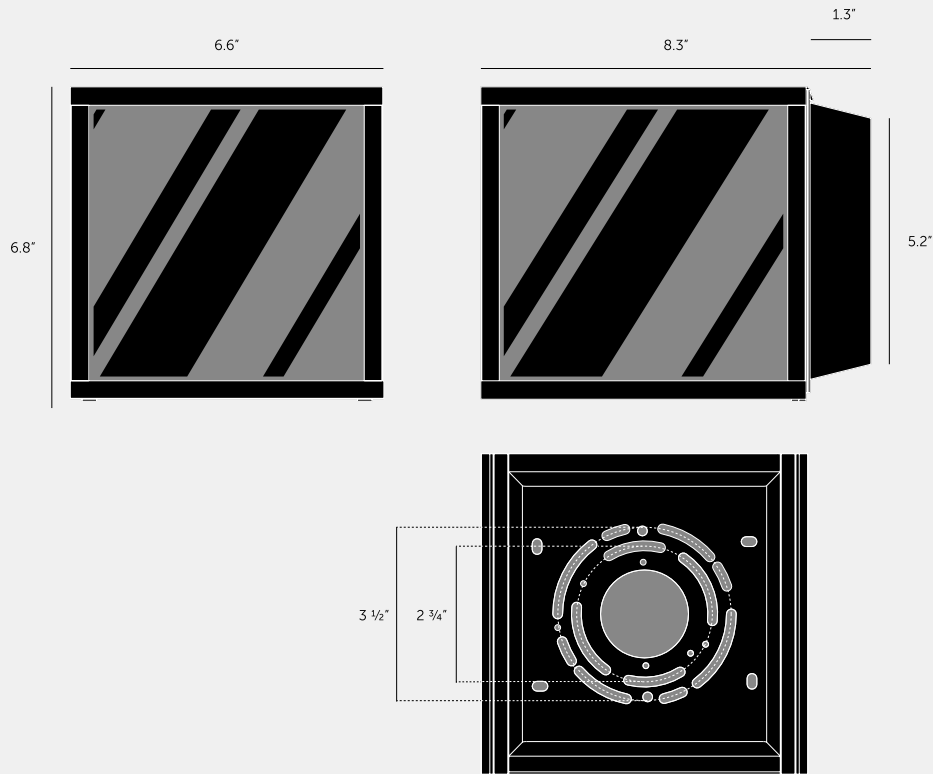

**CAGED WET /  
CEILING / CROSS /  
SMALL / BLACK**

---

**ACTION: CEILING LIGHT**

---

**KNURL: CROSS**

---

**RANGE: CEILING LIGHTS**

---

A wet-rated luminaire made from a matte black metal and glass cage, complete with a cast metal back panel. It features a solid metal, cross knurled, lamp holder with our signature coin screws. Suitable for wet locations, bathrooms and outdoor use, as well as interior use. Bulb sold separately.

#### SPECIFICATIONS

---

Suitable to mount on wall or ceiling.  
 Matt black metal and glass cage  
 Suitable for wet locations - protected against water splashed from all directions, with limited ingress. In some cases, moisture may get into the cage but will evaporate after a short time through drainage holes.  
 110-120V  
 E26 bulb compatible (bulb sold separately)  
 Pictured with our Punch Puck bulb