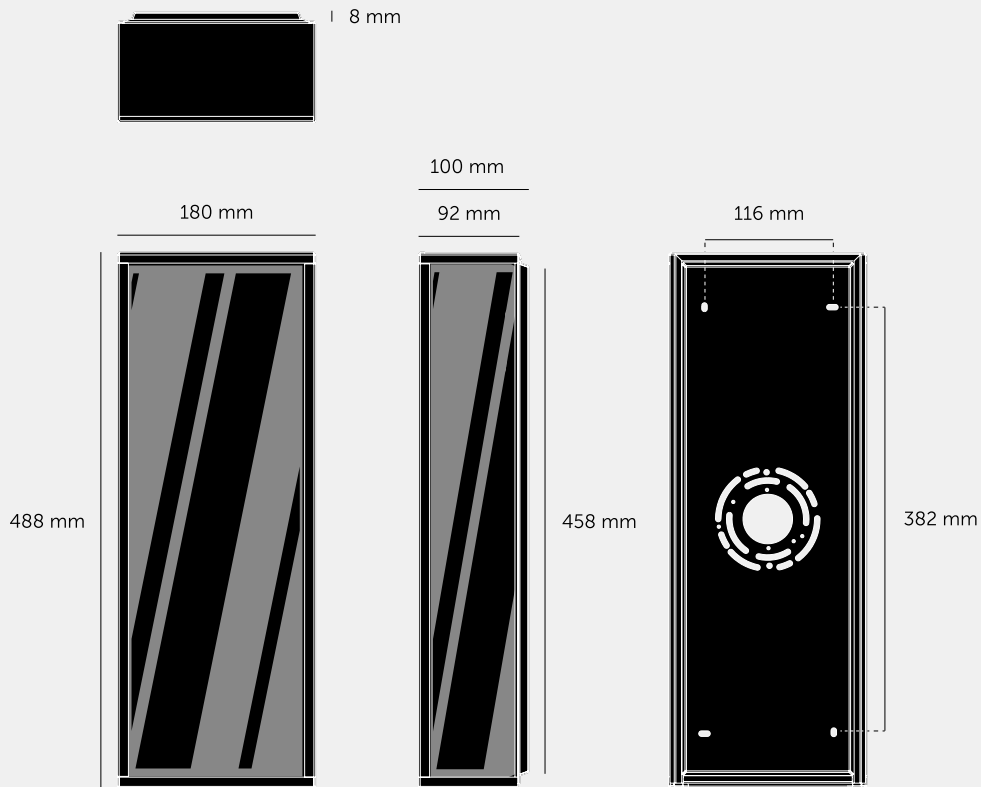

**CAGED WET / WALL /  
CROSS / LARGE**

---

**ACTION: WALL LIGHT**

---

**KNURL: CROSS**

---

**RANGE: WALL LIGHTS**

---

A wet-rated luminaire made from a matte black metal and glass cage, complete with a cast metal back panel. It features a solid metal, cross knurled, lamp holder with our signature coin screws. Suitable for wet locations, bathrooms and outdoor use, as well as interior use. Bulb sold separately.

#### SPECIFICATIONS

---

Wall light  
 Matt black metal and glass cage with cast metal back panel.  
 Suitable for wet locations - protected against water splashed from all directions, with limited ingress. In some cases, moisture may get into the cage but will evaporate after a short time through drainage holes.  
 110-120V  
 E26 / Max 40W bulb (bulb sold separately)  
 Pictured with our Buster Bulb Tube