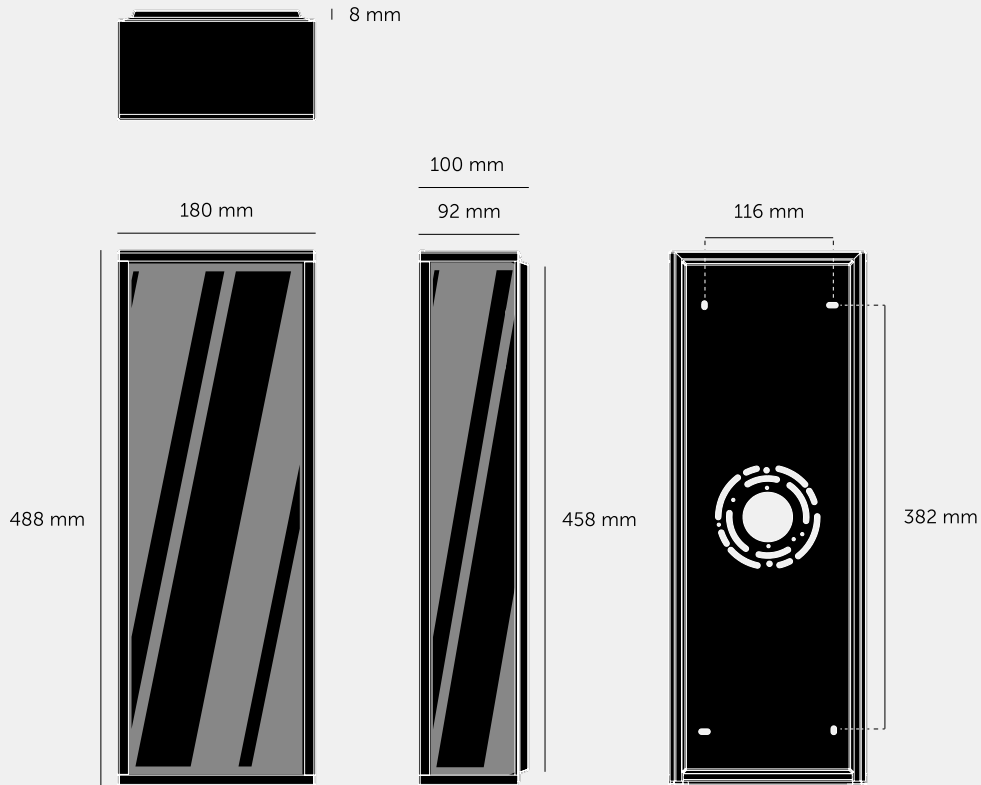

**CAGED WET / WALL /  
CROSS / LARGE**

---

**ACTION: WALL LIGHT**

---

**KNURL: CROSS**

---

**RANGE: WALL LIGHTS**

---

A wet-rated luminaire made from a matte black metal and glass cage, complete with a cast metal back panel. It features a solid metal, cross knurled, lamp holder with our signature coin screws. Suitable for wet locations, bathrooms and outdoor use, as well as interior use. Bulb sold separately.

#### SPECIFICATIONS

---

Wall light  
 Matt black metal and glass cage with cast metal back panel.  
 Suitable for wet locations - protected against water splashed from all directions, with limited ingress. In some cases, moisture may get into the cage but will evaporate after a short time through drainage holes.  
 110-120V  
 E26 / Max 40W bulb (bulb sold separately)  
 Pictured with our Buster Bulb Tube