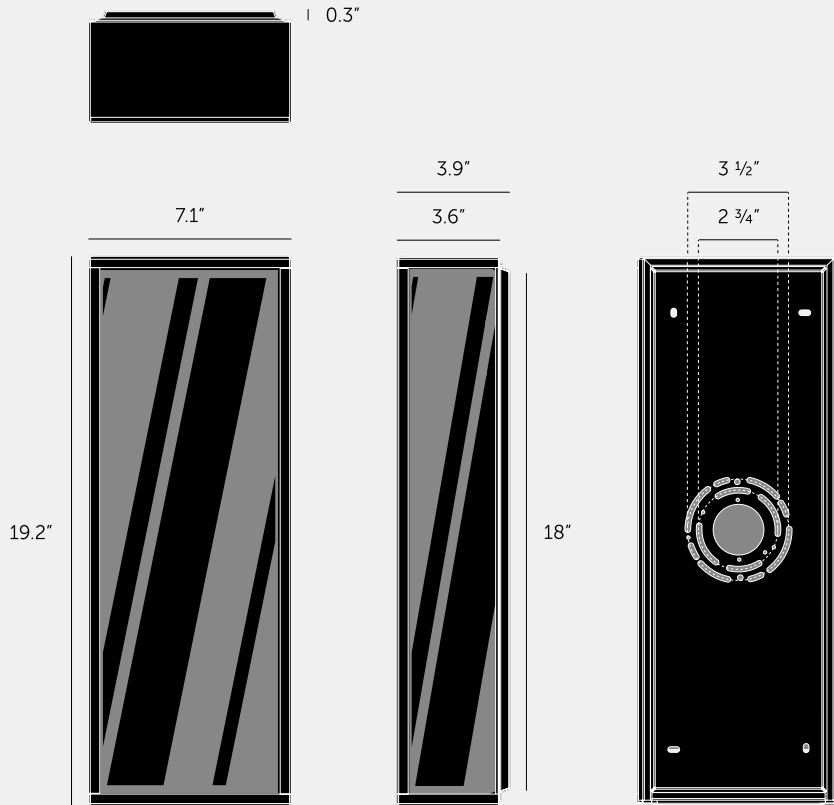

**CAGED WET / WALL /
CROSS / LARGE /
BLACK**

ACTION: WALL LIGHT

KNURL: CROSS

RANGE: WALL LIGHTS

A wet-rated luminaire made from a matte black metal and glass cage, complete with a cast metal back panel. It features a solid metal, cross knurled, lamp holder with our signature coin screws. Suitable for wet locations, bathrooms and outdoor use, as well as interior use. Bulb sold separately.

SPECIFICATIONS

Wall light
 Matt black metal and glass cage with cast metal back panel.
 Suitable for wet locations - protected against water splashed from all directions, with limited ingress. In some cases, moisture may get into the cage but will evaporate after a short time through drainage holes.
 110-120V
 E26 / Max 40W bulb (bulb sold separately)
 Pictured with our Buster Bulb Tube

FINISH & SKU NUMBERS

sku:	finish:	size:
NCA-063541	black / brass	LARGE
NCA-533540	● gun metal	LARGE
NCA-473539	black / steel	LARGE
NCA-134478	● warm sunset	LARGE

INCLUDED

1 x Caged Wet Large
 Bulb NOT included