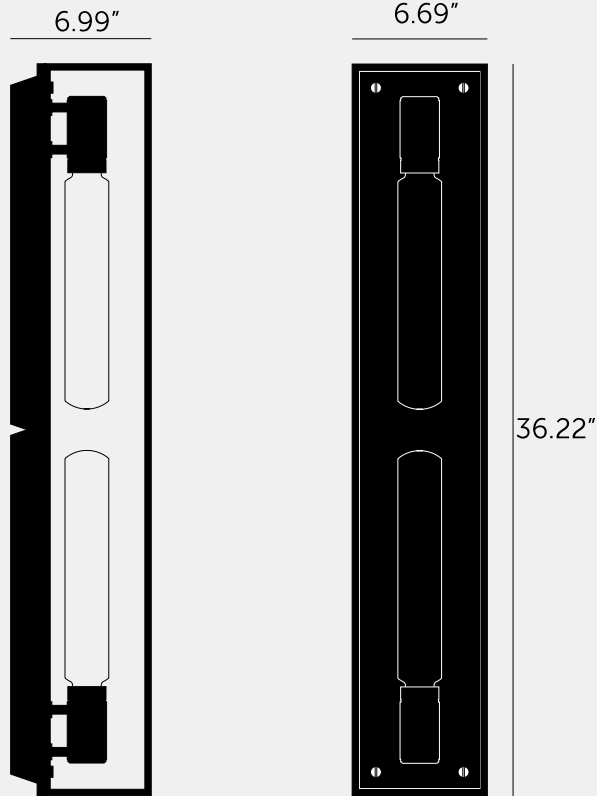

**CAGED WALL / X-
LARGE / CROSS**

ACTION: WALL LIGHT

KNURL: CROSS

RANGE: WALL LIGHTS

Caged Wall / Extra Large is the ultimate statement piece for your wall or ceiling and uses two of our LED Buster Bulb / Tube (bulbs sold separately). The light is made from a metal cage and comes with a changeable back panel. Caged Wall / Extra Large can be displayed on its own, in linear procession or combined with other Caged lights for large-scale arrangements and stunning chandeliers.

SPECIFICATIONS

Suitable to mount on wall or ceiling
 Matt black metal cage
 Matt black knurled details
 110-120V / Dry locations
 Suitable for both 3.5 and 4" junction boxes
 cULus marked
 E26 / Max 2 x 40W type A bulbs (bulbs sold separately)
 Pictured with 2 of our Buster Bulb Tube bulb

FINISH & SKU NUMBERS

sku:	finish:	size:
NCA-023401	● black marble	X-LARGE
NCA-14292	● white marble	X-LARGE

INCLUDED

1 x CAGED WALL / EXTRA LARGE
 Bulbs NOT included

PLEASE NOTE

This is a heavy product. Ensure that the fixing method is suitable for the type of wall used.
 Always consult a trade professional when installing this product.
 Buster + Punch is not responsible for the usage or feasibility of installation requirements. This product is not suitable for damp or wet environments.