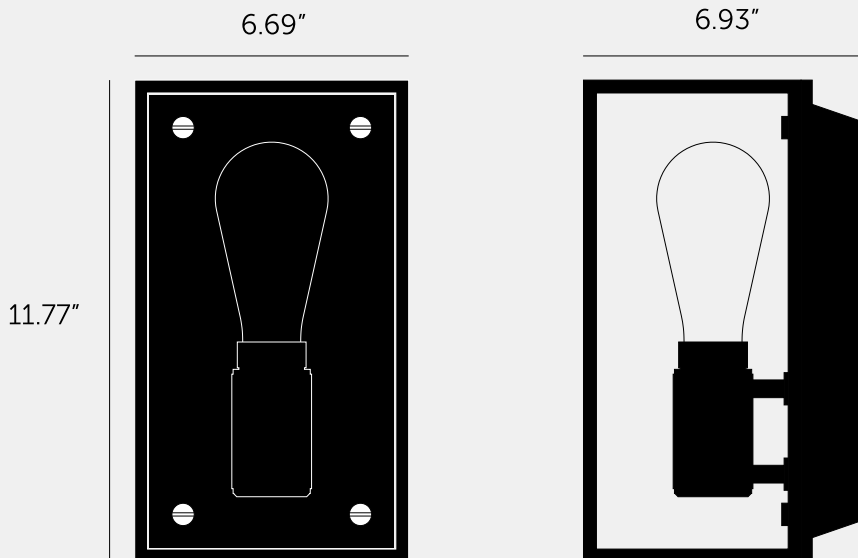

**CAGED WALL /
MEDIUM / CROSS**

ACTION: WALL LIGHT

KNURL: CROSS

RANGE: WALL LIGHTS

Caged Wall / Medium is the perfect medium sized wall light which is versatile for many applications. The light is made from a matte black metal cage and comes with a changeable back panel. Caged Wall / Medium can work on its own or in linear procession for maximum impact. Bulb sold separately.

SPECIFICATIONS

Wall light
 Matt black metal cage
 Matt black knurled details
 110-120V / Dry locations
 Suitable for both 3.5 and 4" junction boxes
 cULus marked
 E26 / Max 40W type A bulb (bulb sold separately)
 Pictured with our Crystal Buster Bulb (Gold and Smoked finishes also available)

FINISH & SKU NUMBERS

sku:	finish:	size:
NCA-023397	● black marble	MEDIUM
NCA-14288	● white marble	MEDIUM

INCLUDED

1 x CAGED WALL / MEDIUM
 Bulb NOT included

PLEASE NOTE

Ensure that the fixing method is suitable for the type of wall used.