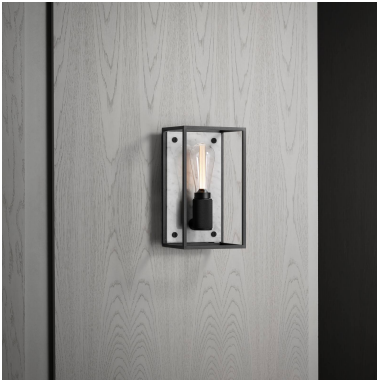

**CAGED WALL /
MEDIUM / CROSS**

ACTION: WALL LIGHT

KNURL: CROSS

RANGE: WALL LIGHTS

Caged Wall / Medium is the perfect medium sized wall light which is versatile for many applications. The light is made from a matte black metal cage and comes with a changeable back panel. Caged Wall / Medium can work on its own or in linear procession for maximum impact. Bulb sold separately.

SPECIFICATIONS

Wall light
 Matt black metal cage
 Matt black knurled details
 110-120V / Dry locations
 Suitable for both 3.5 and 4" junction boxes
 cULus marked
 E26 / Max 40W type A bulb (bulb sold separately)
 Pictured with our Crystal Buster Bulb (Gold and Smoked finishes also available)

FINISH & SKU NUMBERS

sku:	finish:	size:
NCA-023397	● black marble	MEDIUM
NCA-14288	● white marble	MEDIUM

INCLUDED

1 x CAGED WALL / MEDIUM
 Bulb NOT included

PLEASE NOTE

Ensure that the fixing method is suitable for the type of wall used.