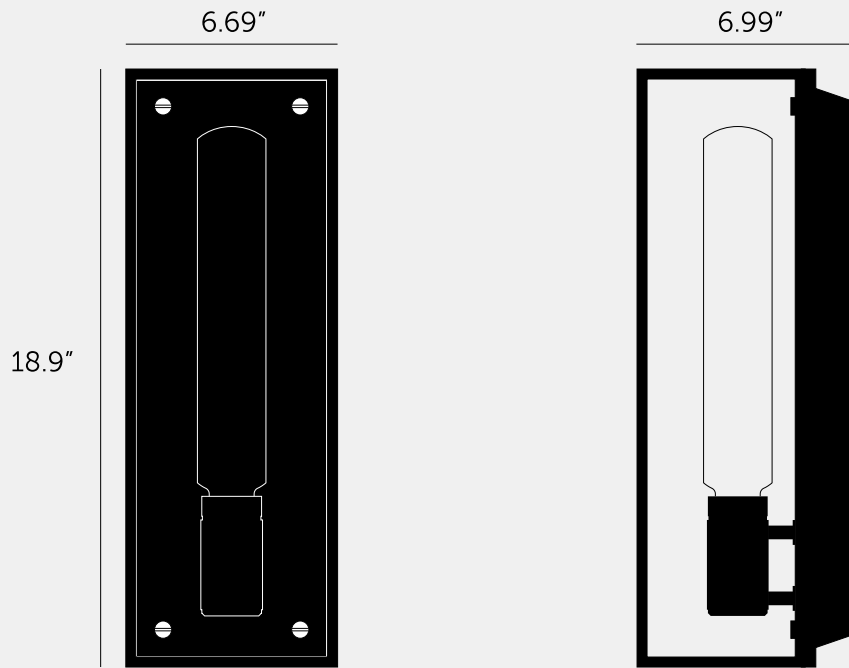

**CAGED WALL /
LARGE / CROSS**

ACTION: WALL LIGHT

KNURL: CROSS

RANGE: WALL LIGHTS

Caged Wall / Large perfectly frames the LED Buster Bulb / Tube (sold separately). The wall light is made from a matte black metal cage and comes with a changeable back panel. Caged Wall / Large can be displayed on its own, in linear procession or staggered heights for maximum impact.

SPECIFICATIONS

Wall light
 Matt black metal cage
 Matt black knurled details
 110-120V / Dry Locations
 Suitable for both 3.5 and 4" junction boxes
 cULus marked
 E26 / Max 40W type A bulb (bulbs sold separately)
 Pictured with our Buster Bulb Tube

FINISH & SKU NUMBERS

sku:	finish:	size:
NCA-023395	● black marble	LARGE
NCA-143396	● white marble	LARGE

INCLUDED

1 x CAGED WALL / LARGE
 Bulb NOT included

PLEASE NOTE

Ensure that the fixing method is suitable for the type of wall used.