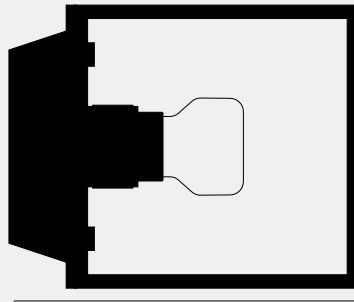

**CAGED / SMALL /
CROSS**

ACTION: CEILING LIGHT

KNURL: CROSS

RANGE: CEILING LIGHTS

Caged wall / Small shows off the LED PUNCH PUCK BULB (sold separately). Its compact size makes the light easy to fit in rooms of all sizes. The light is made from a matte black metal cage comes with a changeable back panel. Caged Wall / Small can be combined with other CAGED lights to create large-scale arrangements.

8.35"

6.65"

6.65"

SPECIFICATIONS

Suitable to mount on wall or ceiling.
Matt black metal cage
Matt black knurled details
110-120V
Dry locations
Suitable for both 3.5 and 4" junction boxes
cULus marked
E26 / Max 40W type A bulb - bulb sold separately
Pictured with our Punch Puck bulb

FINISH & SKU NUMBERS

sku:	finish:	size:
NCA-023399	● black marble	SMALL
NCA-143400	● white marble	SMALL

INCLUDED

1 x CAGED CEILING / SMALL
Bulb NOT included

PLEASE NOTE

Ensure that the fixing method is suitable for the type of wall used.