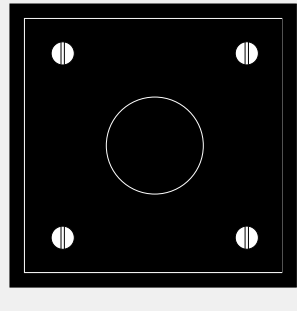

**CAGED / SMALL /
CROSS**

ACTION: CEILING LIGHT

KNURL: CROSS

RANGE: CEILING LIGHTS

Caged wall / Small shows off the LED PUNCH PUCK BULB (sold separately). Its compact size makes the light easy to fit in rooms of all sizes. The light is made from a matte black metal cage comes with a changeable back panel. Caged Wall / Small can be combined with other CAGED lights to create large-scale arrangements.

8.35"

6.65"

6.65"

SPECIFICATIONS

Suitable to mount on wall or ceiling.
Matt black metal cage
Matt black knurled details
110-120V
Dry locations
Suitable for both 3.5 and 4" junction boxes
cULus marked
E26 / Max 40W type A bulb - bulb sold separately
Pictured with our Punch Puck bulb

FINISH & SKU NUMBERS

sku:	finish:	size:
NCA-023399	● black marble	SMALL
NCA-143400	● white marble	SMALL

INCLUDED

1 x CAGED CEILING / SMALL
Bulb NOT included

PLEASE NOTE

Ensure that the fixing method is suitable for the type of wall used.