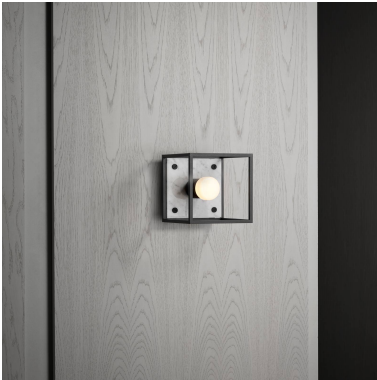

**CAGED / SMALL /
CROSS**

ACTION: CEILING LIGHT

KNURL: CROSS

RANGE: CEILING LIGHTS

Caged wall / Small shows off the LED PUNCH PUCK BULB (sold separately). Its compact size makes the light easy to fit in rooms of all sizes. The light is made from a matte black metal cage comes with a changeable back panel. Caged Wall / Small can be combined with other CAGED lights to create large-scale arrangements.

8.35"

6.65"

6.65"

SPECIFICATIONS

Suitable to mount on wall or ceiling.
Matt black metal cage
Matt black knurled details
110-120V
Dry locations
Suitable for both 3.5 and 4" junction boxes
cULus marked
E26 / Max 40W type A bulb - bulb sold separately
Pictured with our Punch Puck bulb

FINISH & SKU NUMBERS

sku:	finish:	size:
NCA-023399	● black marble	SMALL
NCA-143400	● white marble	SMALL

INCLUDED

1 x CAGED CEILING / SMALL
Bulb NOT included

PLEASE NOTE

Ensure that the fixing method is suitable for the type of wall used.