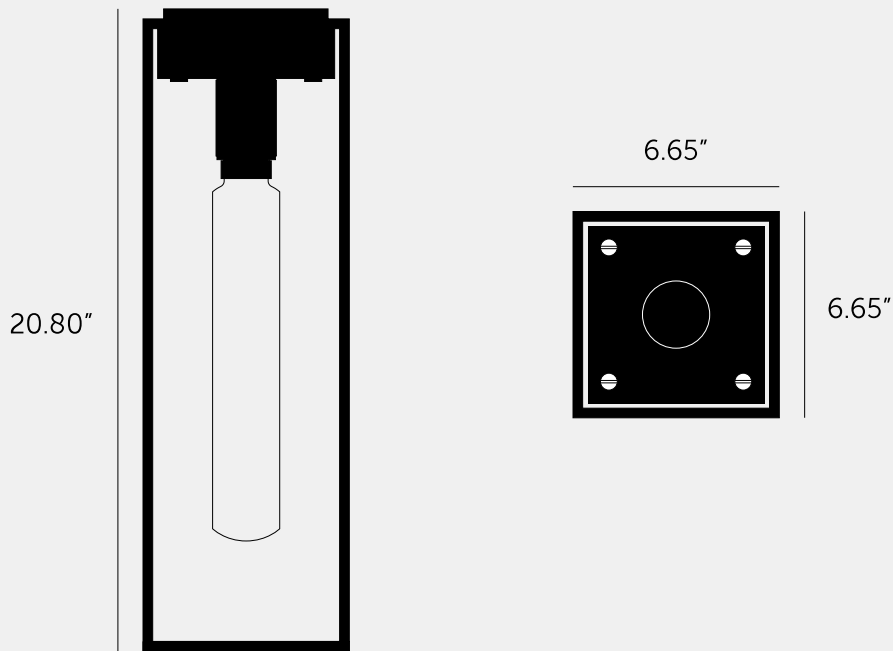

**CAGED CEILING /
LARGE / CROSS**

ACTION: CEILING LIGHT

KNURL: CROSS

RANGE: CEILING LIGHTS

Caged Ceiling / Large is perfect for higher spaces and shows off our LED Buster Bulb / Tube (sold separately). The light is made from a matte black metal cage and comes with a changeable back panel.

SPECIFICATIONS

Ceiling surface light
Matt black metal cage
Matt black knurled details
110-120V / Dry locations
Suitable for both 3.5 and 4" junction boxes
cULus marked
E26 / Max 40W type A bulb (bulb sold separately)
Pictured with our Buster Bulb Tube

FINISH & SKU NUMBERS

sku:	finish:	size:
NCA-02279	● black marble	LARGE
NCA-14278	● white marble	LARGE

INCLUDED

1 x CAGED CEILING / LARGE
Bulb NOT included

PLEASE NOTE

Ensure that the fixing method is suitable for the type of wall used.