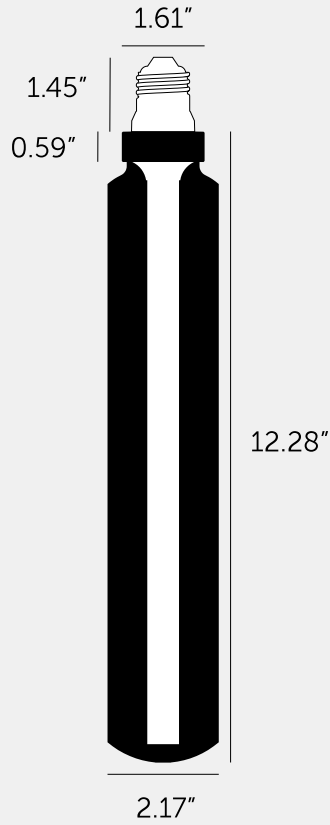

## **BUSTER BULB / TUBE**

---

**ACTION: LIGHT BULB**

---

**RANGE: LIGHT BULBS**

---

BUSTER BULB / TUBE is the next generation of our iconic BUSTER BULB range. Designed as a sculptural centerpiece with an elegant extended light pipe style filament. This LED bulb combines a functional spotlight with a warm, crisp light reminiscent of an ambient candle light. The bulb fits E26 light screw fitting.

#### SPECIFICATIONS

---

Buster Bulb Tube Dimmable:  
 Power: 5W  
 Type: Dimmable LED  
 Screw fitting: E26  
 Supply: 110-120VAC  
 Life: 35,000 hours  
 Lumen: crystal max. 320  
 Light appearance: crystal 2700k  
 CRI: 80  
 Power factor: 0.9  
 cETLus certified

#### FINISH & SKU NUMBERS

---

sku:	finish:	size:
BB-TU11-E26-D-CR-B	● crystal	E26
BB-TU11-E26-ND-CR-B	● crystal	E26

---