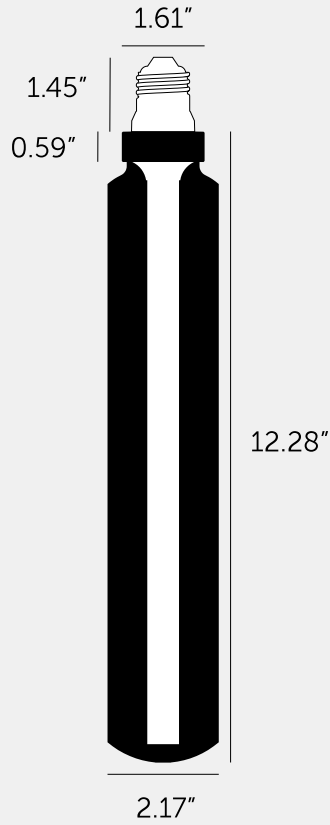

BUSTER BULB / TUBE

ACTION: LIGHT BULB

RANGE: LIGHT BULBS

BUSTER BULB / TUBE is the next generation of our iconic BUSTER BULB range. Designed as a sculptural centerpiece with an elegant extended light pipe style filament. This LED bulb combines a functional spotlight with a warm, crisp light reminiscent of an ambient candle light. The bulb fits E26 light screw fitting.

SPECIFICATIONS

Buster Bulb Tube Dimmable:
 Power: 5W
 Type: Dimmable LED
 Screw fitting: E26
 Supply: 110-120VAC
 Life: 35,000 hours
 Lumen: crystal max. 320
 Light appearance: crystal 2700k
 CRI: 80
 Power factor: 0.9
 cETLus certified

Buster Bulb Tube Non-Dimmable:
 Power: 2W
 Type: Non-dimmable LED
 Screw fitting: E26
 Supply: 120VAC
 Life: 35,000 hours
 Lumen: crystal max. 110
 Light appearance: crystal 2700k
 CRI: 80
 Power factor: 0.5
 cETLus certified