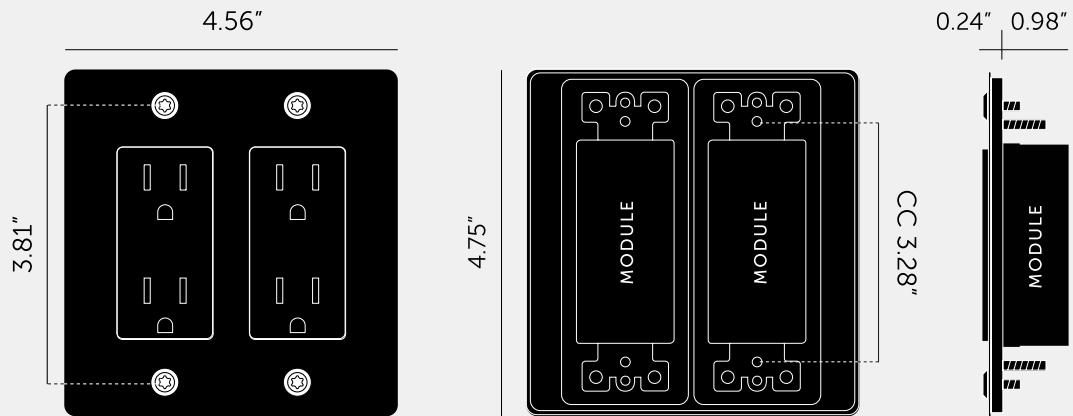

**2G DUPLEX OUTLET
/ LINEAR / WITHOUT
LOGO**

ACTION: OUTLET

KNURL: LINEAR

RANGE: POWER OUTLETS

Our designer dual power outlet brings a touch of luxury to any room, available in a range of finishes and knurls to match our toggle switches and dimmers for a consistent flow throughout each room. With essential design features including iconic solid metal torx caps, you can find the perfect power outlet for your interiors.

SPECIFICATIONS

Our Metal Electricity range has solid stainless steel plates, in our signature white, steel, brass, smoked bronze and black finishes.

Module: NXM-14253 / NXM-02252

Style: Duplex Outlet

Input: 125VAC / 60Hz

Load: 15A

Class 1 outlet / Must be grounded. Tamper resistant

Certification: cULus listed

Must be grounded.

Recommended Electrical Back Box: Standard 1G electrical box, min. 1.5 inches deep. Box must be flush mounted.

This piece features a 1/8" (4mm) shadow gap when installed.

FINISH & SKU NUMBERS

sku:	finish:	size:
NSK-024376	● black	2G
NSK-054377	● brass	2G
NSK-094378	● smoked bronze	2G
NSK-074379	● steel	2G
NSK-144380	● white	2G