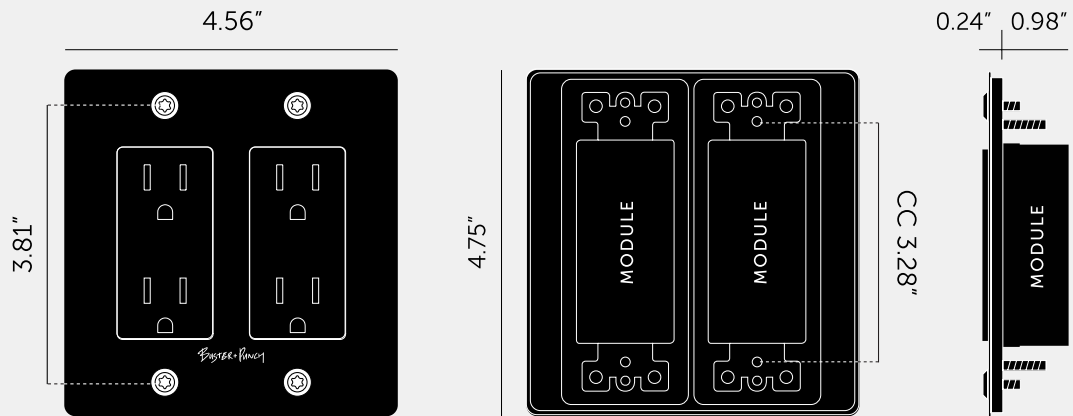

**2G DUPLEX OUTLET
/ LINEAR / WITH
LOGO**

ACTION: OUTLET

KNURL: LINEAR

RANGE: POWER OUTLETS

Our designer dual power outlet brings a touch of luxury to any room, available in a range of finishes and knurls to match our toggle switches and dimmers for a consistent flow throughout each room. With essential design features including iconic solid metal torx caps, you can find the perfect power outlet for your interiors.

SPECIFICATIONS

Our Metal Electricity range has solid stainless steel plates, in our signature white, steel, brass, smoked bronze and black finishes.

Module: NXM-14253 / NXM-02252

Style: Duplex Outlet

Input: 125VAC / 60Hz

Load: 15A

Class 1 outlet / Must be grounded. Tamper resistant

Certification: cULus listed

Must be grounded.

Recommended Electrical Back Box: Standard 1G electrical box, min. 1.5 inches deep. Box must be flush mounted.

This piece features a 1/8" (4mm) shadow gap when installed.

FINISH & SKU NUMBERS

sku:	finish:	size:
NSK-024366	● black	2G
NSK-054367	● brass	2G
NSK-094368	● smoked bronze	2G
NSK-074369	● steel	2G
NSK-144370	● white	2G