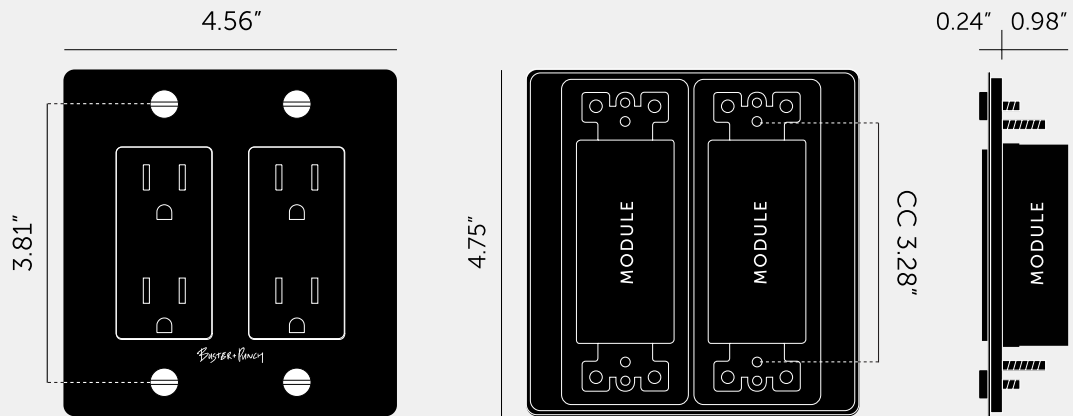

**2G DUPLEX OUTLET
/ CROSS / WITH
LOGO**

ACTION: OUTLET

KNURL: CROSS

RANGE: POWER OUTLETS

Our designer dual power outlet brings a touch of luxury to any room, available in a range of finishes and knurls to match our toggle switches and dimmers for a consistent flow throughout each room. With essential design features including iconic solid metal torx caps, you can find the perfect power outlet for your interiors.

SPECIFICATIONS

Our Metal Electricity range has solid stainless steel plates, in our signature white, steel, brass, smoked bronze and black finishes.

Module: NXM-14253 / NXM-02252

Style: Duplex Outlet

Input: 125VAC / 60Hz

Load: 15A

Class 1 outlet / Must be grounded. Tamper resistant

Certification: cULus listed

Must be grounded.

Recommended Electrical Back Box: Standard 1G electrical box, min. 1.5 inches deep. Box must be flush mounted.

This piece features a 1/8" (4mm) shadow gap when installed.

FINISH & SKU NUMBERS

sku:	finish:	size:
NSK-024361	● black	2G
NSK-054362	● brass	2G
NSK-094363	● smoked bronze	2G
NSK-074364	● steel	2G
NSK-144365	● white	2G