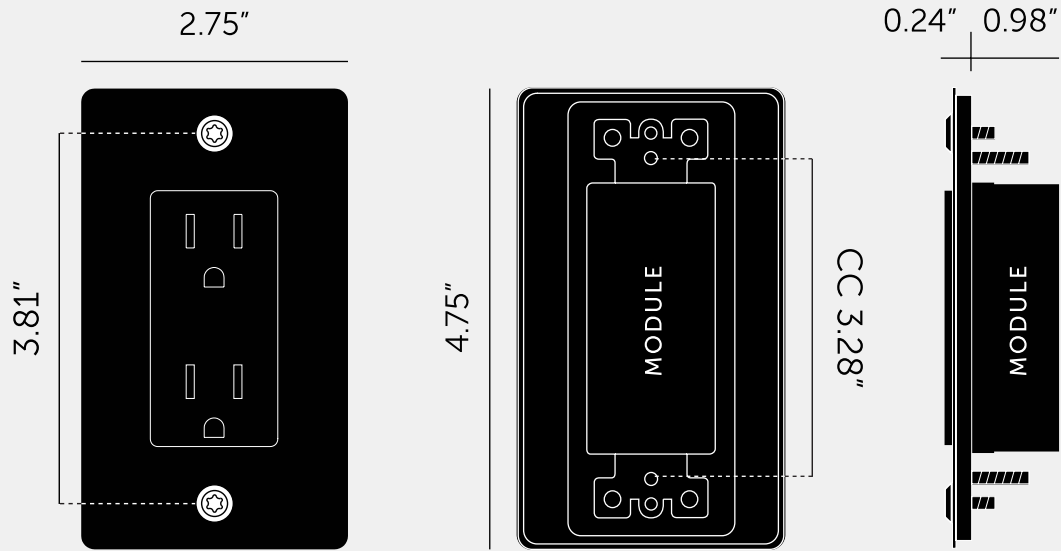

SPECIFICATIONS

Our Metal Electricity range has solid stainless steel plates, in our signature white, steel, brass, smoked bronze and black finishes.

Module: NXM-14253 / NXM-02252

Style: Duplex Outlet

Input: 125VAC / 60Hz

Load: 15A

Class 1 outlet / Must be grounded. Tamper resistant

Certification: cULus listed

Must be grounded.

Recommended Electrical Back Box: Standard 1G electrical box, min. 1.5 inches deep. Box must be flush mounted.

This piece features a 1/8" (4mm) shadow gap when installed.

FINISH & SKU NUMBERS

sku:	finish:	size:
NSC-024066	● black	1G
NSC-054067	● brass	1G
NSC-454068	● smoked bronze	1G
NSC-074069	● steel	1G
NSC-144070	● white	1G