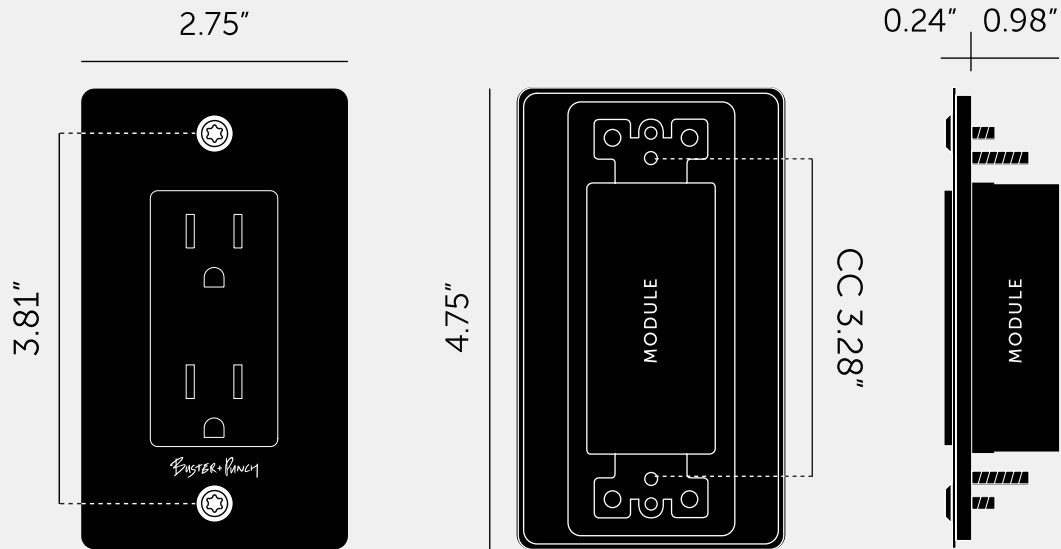

**1G DUPLEX OUTLET
/ LINEAR / WITH
LOGO**

ACTION: OUTLET

KNURL: LINEAR

RANGE: POWER OUTLETS

Our designer power outlet brings a touch of luxury to any room, available in a range of finishes and knurls to match our toggle switches and dimmers for a consistent flow throughout each room. With essential design features including iconic solid metal coin caps or torx caps, you can find the perfect power outlet for your interiors.

SPECIFICATIONS

Our Metal Electricity range has solid stainless steel plates, in our signature white, steel, brass, smoked bronze and black finishes.

Module: NXM-14253 / NXM-02252

Style: Duplex Outlet

Input: 125VAC / 60Hz

Load: 15A

Class 1 outlet / Must be grounded. Tamper resistant

Certification: cULus listed

Must be grounded.

Recommended Electrical Back Box: Standard 1G electrical box, min. 1.5 inches deep. Box must be flush mounted.

This piece features a 1/8" (4mm) shadow gap when installed.

FINISH & SKU NUMBERS

sku:	finish:	size:
NSC-024061	● black	1G
NSC-054062	● brass	1G
NSC-454063	● smoked bronze	1G
NSC-074064	● steel	1G
NSC-144065	● white	1G