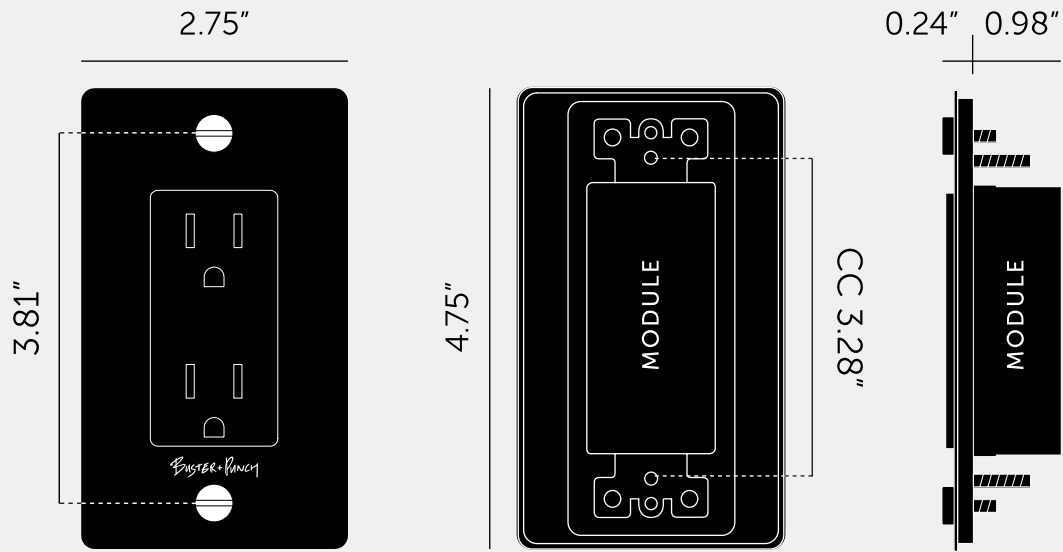

SPECIFICATIONS

Our Metal Electricity range has solid stainless steel plates, in our signature white, steel, brass, smoked bronze and black finishes.

Module: NXM-14253 / NXM-02252

Style: Duplex Outlet

Input: 125VAC / 60Hz

Load: 15A

Class 1 outlet / Must be grounded. Tamper resistant

Certification: cULus listed

Must be grounded.

Recommended Electrical Back Box: Standard 1G electrical box, min. 1.5 inches deep. Box must be flush mounted.

This piece features a 1/8" (4mm) shadow gap when installed.

FINISH & SKU NUMBERS

sku:	finish:	size:
NSK-023419	● black	1G
NSK-053420	● brass	1G
NSK-453421	● smoked bronze	1G
NSK-073422	● steel	1G
NSK-143423	● white	1G
NSK-134880	black / warm sunset	1G