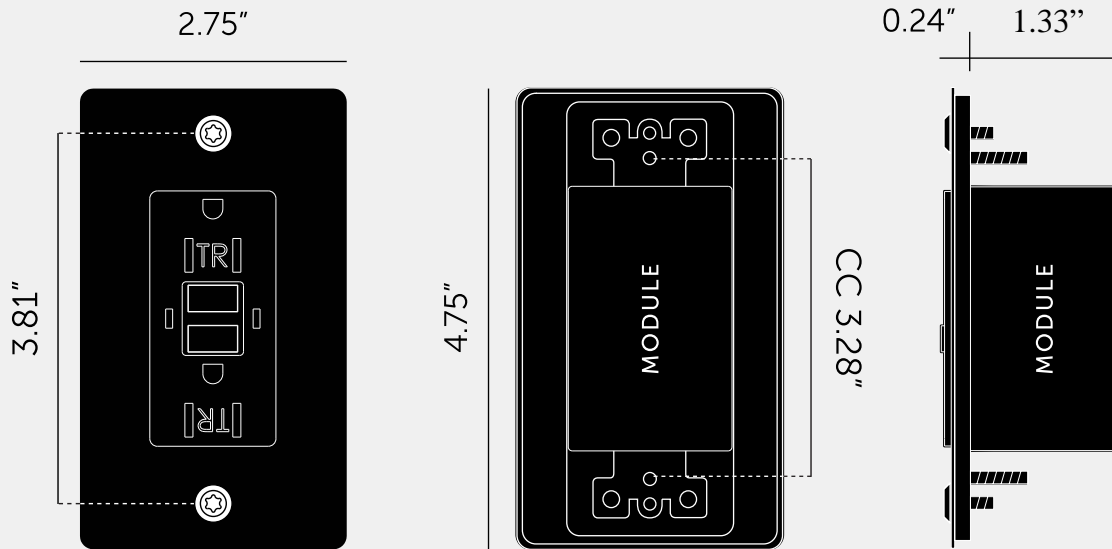

**1G DUPLEX OUTLET
/ GFCI / LINEAR /
WITHOUT LOGO**

ACTION: GFCI POWER OUTLET

KNURL: LINEAR

RANGE: POWER OUTLETS

Our designer GFCI power outlet brings a touch of luxury to any room, available in a range of finishes and knurls to match our toggle switches and dimmers for a consistent flow throughout each room. With essential design features including iconic solid metal torx caps, you can find the perfect power outlet for your interiors.

SPECIFICATIONS

Our Metal Electricity range has solid stainless steel plates, in our signature white, steel, brass, smoked bronze and black finishes.

Module: NSM-143241 / NSM-023240

Style: Duplex Outlet GFCI

Input: 125VAC / 60Hz

Load: 15A

Class 1 outlet / Must be grounded. Tamper resistant

Ground fault protection

Certification: cULus listed

Must be grounded.

Recommended Electrical Back Box: Standard 1G electrical box, min. 1.5 inches deep. Box must be flush mounted.

This piece features a 1/8" (4mm) shadow gap when installed.

FINISH & SKU NUMBERS

sku:	finish:	size:
NSC-024076	● black	1G
NSC-054077	● brass	1G
NSC-454078	● smoked bronze	1G
NSC-074079	● steel	1G
NSC-144080	● white	1G