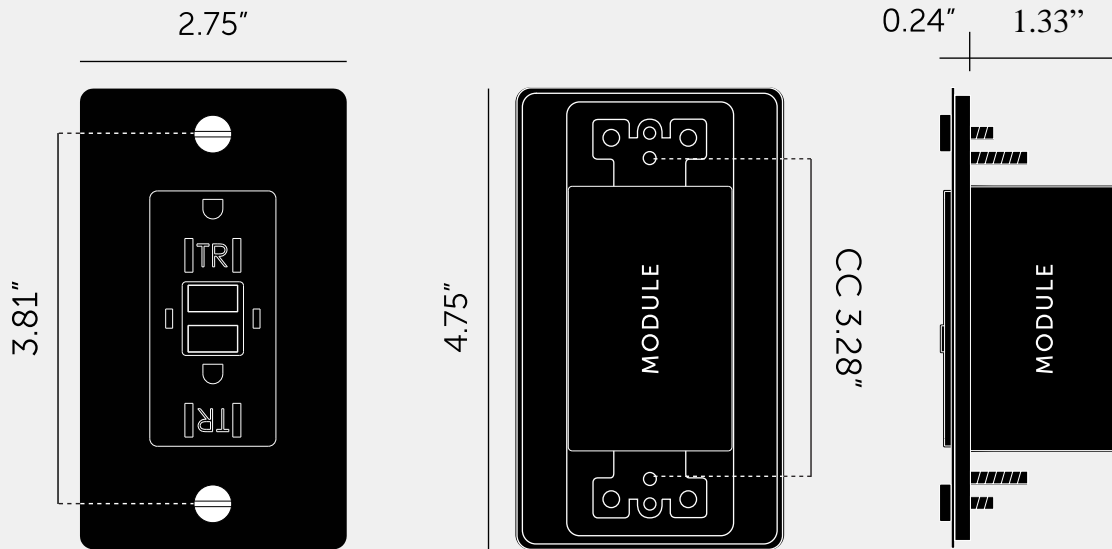

#### SPECIFICATIONS

Our Metal Electricity range has solid stainless steel plates, in our signature white, steel, brass, smoked bronze and black finishes.

Module: NSM-143241 / NSM-023240

Style: Duplex Outlet GFCI

Input: 125VAC / 60Hz

Load: 15A

Class 1 outlet / Must be grounded. Tamper resistant

Ground fault protection

Certification: cULus listed

Must be grounded.

Recommended Electrical Back Box: Standard 1G electrical box, min. 1.5 inches deep. Box must be flush mounted.

This piece features a 1/8" (4mm) shadow gap when installed.