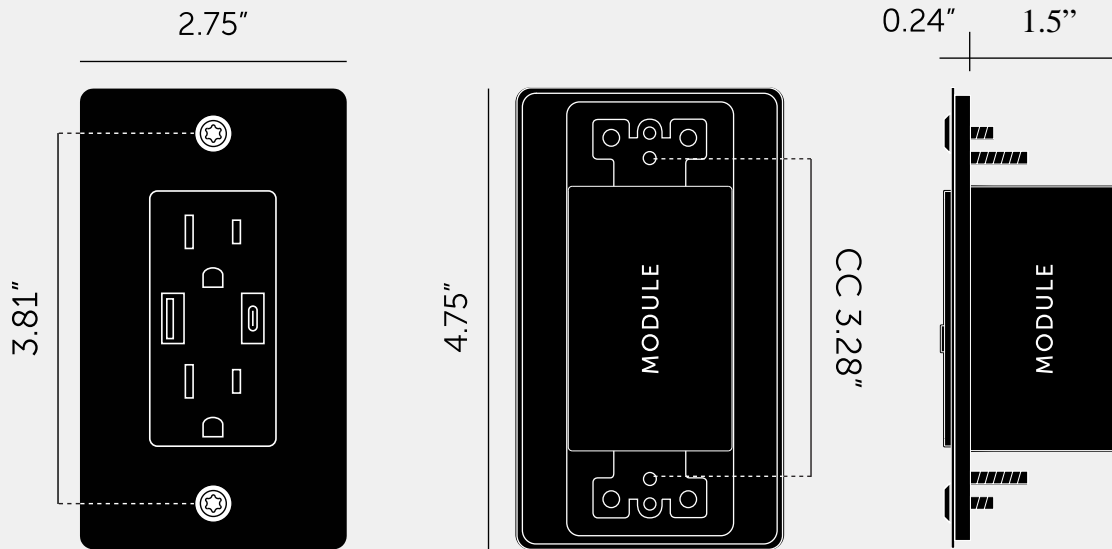

**1G DUPLEX OUTLET
/ USB A + C / LINEAR
/ WITHOUT LOGO**

ACTION: POWER OUTLET + USB

KNURL: LINEAR

RANGE: POWER OUTLETS

Our designer power outlet bring a touch of luxury to any room, available in a range of finishes to match our toggle switches and dimmers for a consistent flow throughout each room. With essential design features including iconic solid metal penny screw or torx, with the option for integrated USB chargers, you can find the perfect power outlet for your interiors.

SPECIFICATIONS

Our Metal Electricity range has solid stainless steel plates, in our signature white, steel, brass, smoked bronze and black finishes.

Module: NSM-143243 / NSM-023242

Style: Duplex Outlet & USB A+C Charger

Outlet: 15A / 125V AC / 60HZ

USB charger: Class 2 / USB Type-A / 5VDC / 2.4A USB

Type-C / PD'QC3.0

Certification: cETLus listed 5005536

Must be grounded.

Recommended Electrical Back Box: Standard 1G electrical box, min. 1.5 inches deep. Box must be flush mounted.

This piece features a 1/8" (4mm) shadow gap when installed.

FINISH & SKU NUMBERS

sku:	finish:	size:
NSC-024086	● black	1G
NSC-054087	● brass	1G
NSC-454088	● smoked bronze	1G
NSC-074089	● steel	1G
NSC-144090	● white	1G