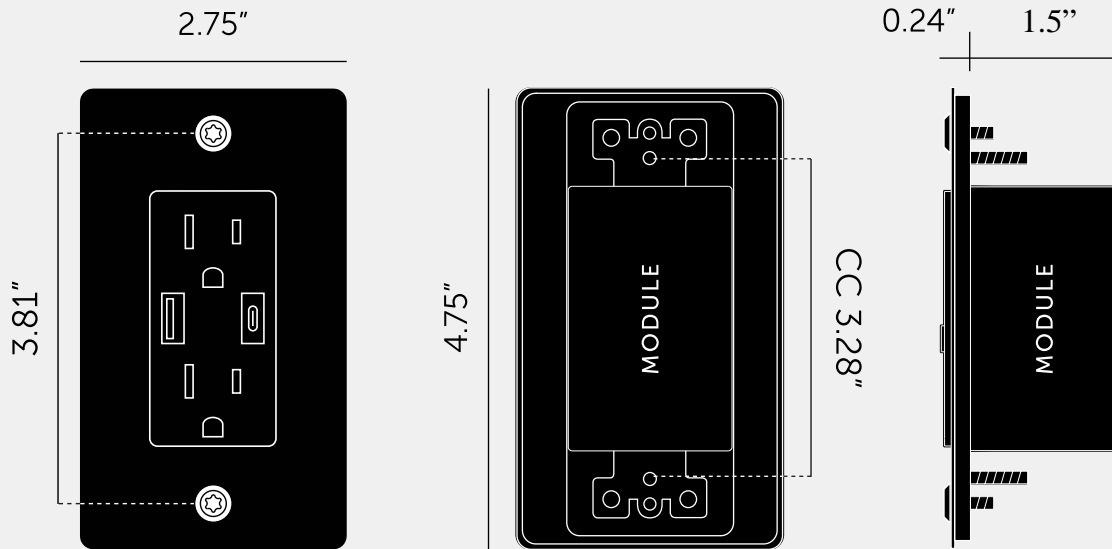

**1G DUPLEX OUTLET
/ USB A + C / LINEAR
/ WITHOUT LOGO**

ACTION: POWER OUTLET + USB

KNURL: LINEAR

RANGE: POWER OUTLETS

Our designer power outlet bring a touch of luxury to any room, available in a range of finishes to match our toggle switches and dimmers for a consistent flow throughout each room. With essential design features including iconic solid metal penny screw or torx, with the option for integrated USB chargers, you can find the perfect power outlet for your interiors.

SPECIFICATIONS

Our Metal Electricity range has solid stainless steel plates, in our signature white, steel, brass, smoked bronze and black finishes.

Module: NSM-143243 / NSM-023242 (XJY-USB-30-A-A/C)

Style: XJY-USB-30-A-A/C 1 x Duplex Outlet & 2 x USB Charger

Outlet: 15A / 125V AC / 60HZ

USB charger: Class 2 / USB Type-A / 5VDC / 2.4A USB

Type-C / PD'QC3.0

Certification: cETLus listed 5005536

INCLUDED

1 x 1G Wall Plate

1 x Outlet and USB A + C

1 x Outlet Detail Kit

FINISH & SKU NUMBERS

sku:	finish:	size:
NSC-024086	● black	1G
NSC-054087	● brass	1G
NSC-454088	● smoked bronze	1G
NSC-074089	● steel	1G
NSC-144090	● white	1G

PLEASE NOTE

DISCLAIMER: Always consult a trade professional when installing this product. Buster + Punch is not responsible for the usage or feasibility of installation requirements. This product is not suitable for damp or wet environments.