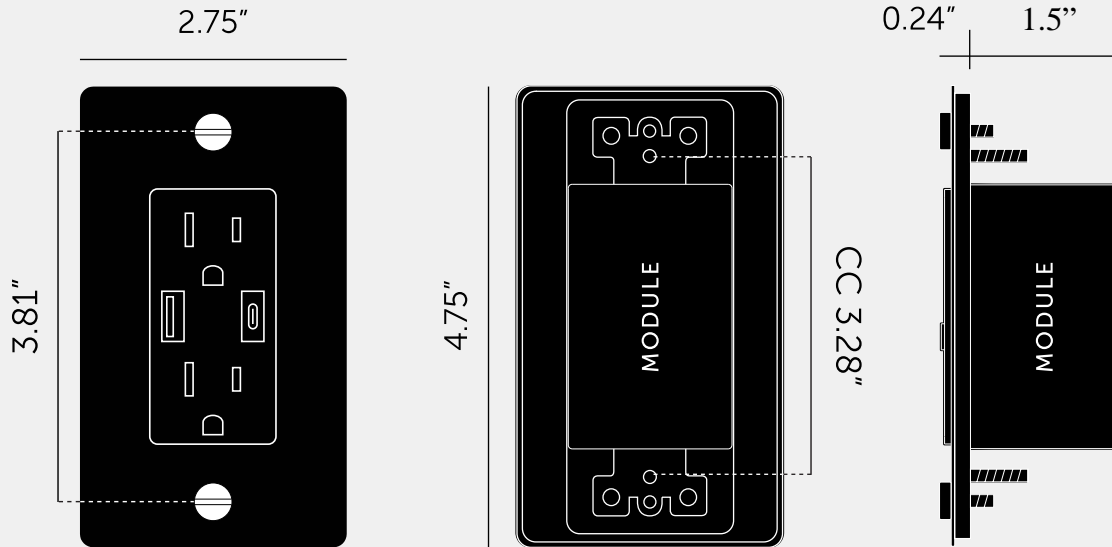

#### SPECIFICATIONS

Our Metal Electricity range has solid stainless steel plates, in our signature white, steel, brass, smoked bronze and black finishes.

Module: NSM-143243 / NSM-023242

Style: Duplex Outlet & USB A+C Charger

Outlet: 15A / 125V AC / 60HZ

USB charger: Class 2 / USB Type-A / 5VDC / 2.4A USB

Type-C / PD'QC3.0

Certification: cETLus listed 5005536

Must be grounded.

Recommended Electrical Back Box: Standard 1G electrical box, min. 1.5 inches deep. Box must be flush mounted.

This piece features a 1/8" (4mm) shadow gap when installed.