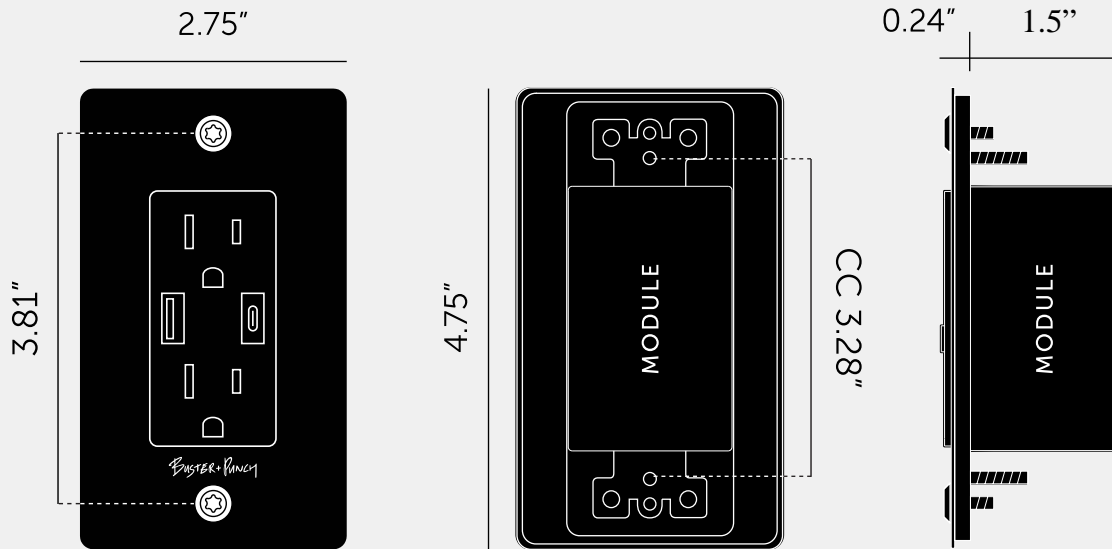

1G DUPLEX OUTLET / USB A + C / LINEAR / WITH LOGO

ACTION: POWER OUTLET + USB

KNURL: LINEAR

RANGE: POWER OUTLETS

Our designer power outlet bring a touch of luxury to any room, available in a range of finishes and knurls to match our toggle switches and dimmers for a consistent flow throughout each room. With essential design features including iconic solid metal penny screws or torx, with the option for integrated USB chargers, you can find the perfect power outlet for your interiors.

SPECIFICATIONS

Our Metal Electricity range has solid stainless steel plates, in our signature white, steel, brass, smoked bronze and black finishes.

Module: NSM-143243 / NSM-023242

Style: Duplex Outlet & USB A+C Charger

Outlet: 15A / 125V AC / 60HZ

USB charger: Class 2 / USB Type-A / 5VDC / 2.4A USB

Type-C / PD'QC3.0

Certification: cETLus listed 5005536

Must be grounded.

Recommended Electrical Back Box: Standard 1G electrical box, min. 1.5 inches deep. Box must be flush mounted.

This piece features a 1/8" (4mm) shadow gap when installed.

FINISH & SKU NUMBERS

sku:	finish:	size:
NSC-024081	● black	1G
NSC-054082	● brass	1G
NSC-454083	● smoked bronze	1G
NSC-074084	● steel	1G
NSC-144085	● white	1G