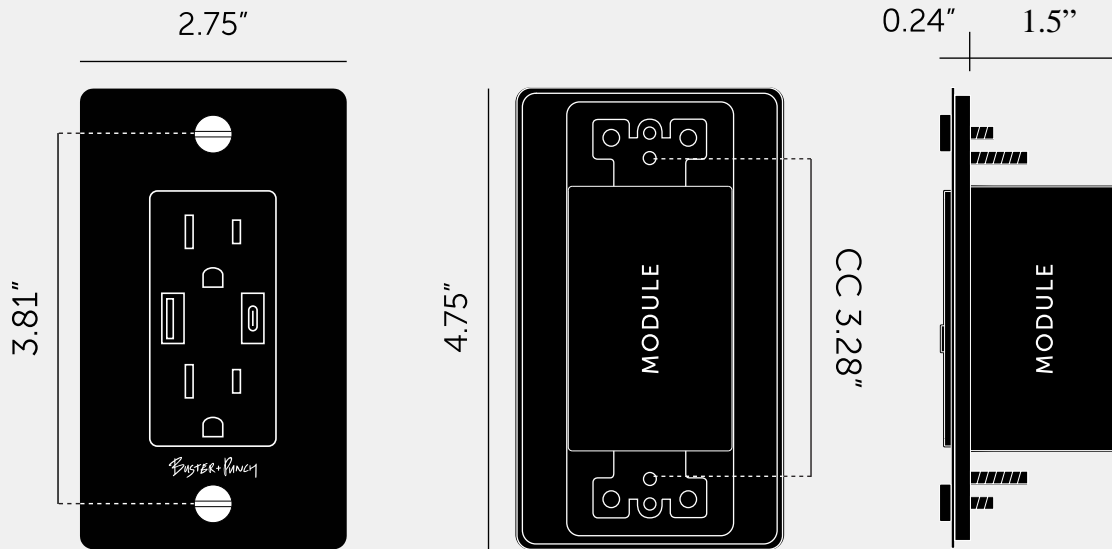

## 1G DUPLEX OUTLET / USB A + C / CROSS / WITH LOGO

**ACTION: POWER OUTLET + USB**

**RANGE: POWER OUTLETS**

Our designer power outlet bring a touch of luxury to any room, available in a range of finishes and knurls to match our toggle switches and dimmers for a consistent flow throughout each room. With essential design features including iconic solid metal penny screws or torx, with the option for integrated USB chargers, you can find the perfect power outlet for your interiors.

#### SPECIFICATIONS

Our Metal Electricity range has solid stainless steel plates, in our signature white, steel, brass, smoked bronze and black finishes.

Module: NSM-143243 / NSM-023242

Style: Duplex Outlet & USB A+C Charger

Outlet: 15A / 125V AC / 60HZ

USB charger: Class 2 / USB Type-A / 5VDC / 2.4A USB

Type-C / PD'QC3.0

Certification: cETLus listed 5005536

Must be grounded.

Recommended Electrical Back Box: Standard 1G electrical box, min. 1.5 inches deep. Box must be flush mounted.

This piece features a 1/8" (4mm) shadow gap when installed.