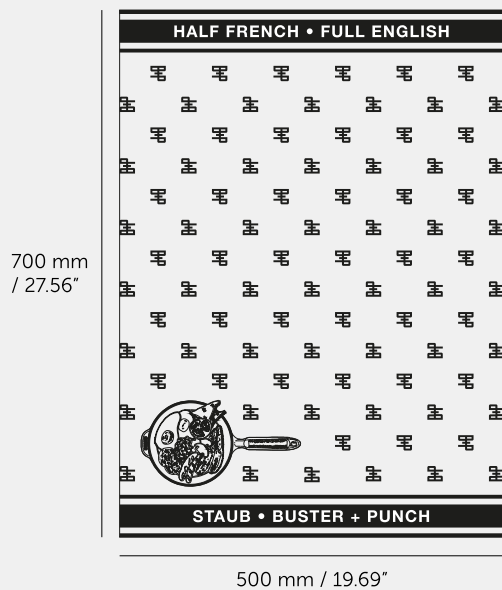

BUSTER + PUNCH
LONDON

**KITCHEN TOWEL /
STAUB / FULL
ENGLISH / BLUE**

ACTION: KITCHEN TOWEL

RANGE: KITCHEN TOWEL

A durable cotton kitchen towel with our unique Full English breakfast motif. Made from 100% heavyweight, lint-free cotton, it's a highly absorbent towel for speedy cleanups, with a convenient hanging loop. A Staub collaboration product.

SPECIFICATIONS

Durable kitchen towel with hanging loop, made from 100% cotton with 'Full English' motif printed and embroidered.
Length: 700 mm / 27.56"
Width: 50 cm / 19.69"

INCLUDED

1 x KITCHEN TOWEL / STAUB / FULL ENGLISH

PLEASE NOTE

DISCLAIMER: Do not bleach or dry clean

FINISH & SKU NUMBERS

sku	finish	size
UKA-014240	white / blue	

CARE INSTRUCTIONS

Machine washable up to 60°C or 140°F 2. Cool tumble dry