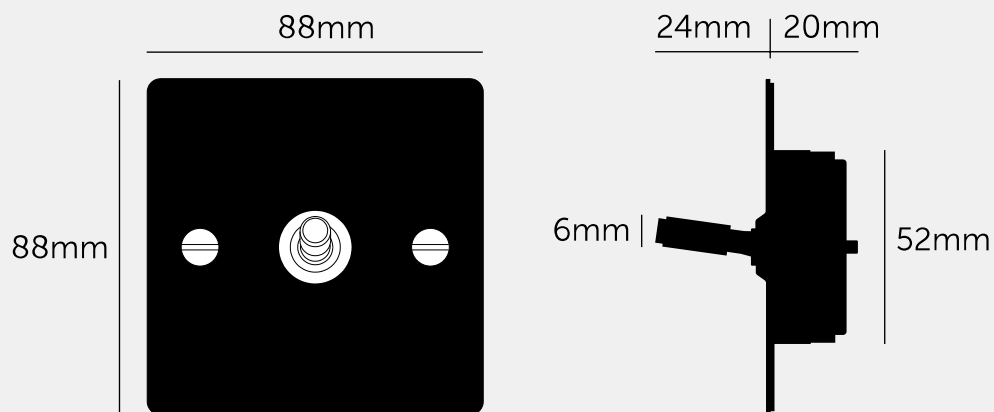

SPECIFICATIONS

Single Switch
3-Way
240 V

Not supplied in 2G, 3G or 4G

CE-Tested for use throughout Europe

INCLUDED

---

1 x 1G Intermediate Toggle Switch

2 x 40mm Electricity Screws

2 x Coin Caps

PLEASE NOTE

DISCLAIMER: Always consult a trade professional when installing this product. Buster + Punch is not responsible for the usage or feasibility of installation requirements. This product is not suitable for damp or wet environments.

FINISH & SKU NUMBERS

---

sku:	finish:	size:
UK-TO-CO-INT-BR-A	● brass	1G

CARE INSTRUCTIONS

Wipe with a dry lint free cloth with no loose hairs, avoid using any chemicals. Please note that finishes may age naturally with time and regular use.