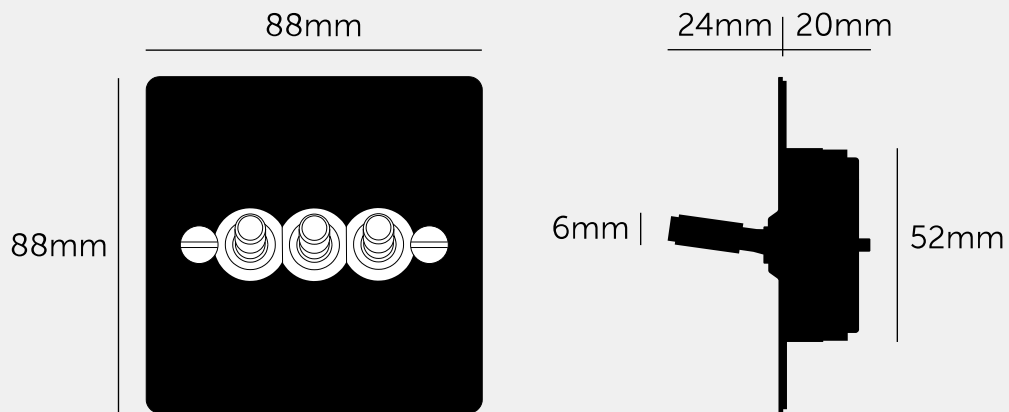

SPECIFICATIONS

Triple Switch
2-Way
10 AX
240 V

CE-Tested for use throughout Europe

INCLUDED

---

1 x 3G Toggle Switch
2 x 40mm Electricity Screws
2 x Coin Caps

PLEASE NOTE

DISCLAIMER: Always consult a trade professional when installing this product. Buster + Punch is not responsible for the usage or feasibility of installation requirements. This product is not suitable for damp or wet environments.

FINISH & SKU NUMBERS

---

sku:	finish:	size:
UK-TO-CO-3G-BR-A	● brass	3G

CARE INSTRUCTIONS

Wipe with a dry lint free cloth with no loose hairs, avoid using any chemicals. Please note that finishes may age naturally with time and regular use.