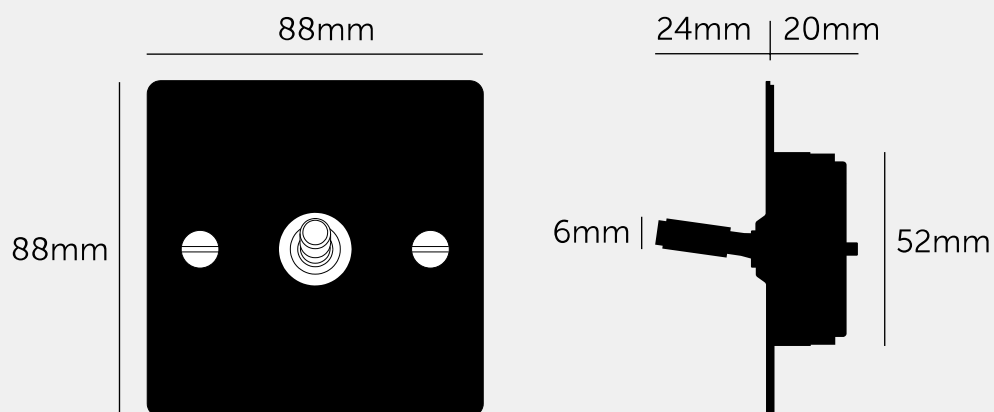

**1G TOGGLE / CROSS
/ BRASS**

ACTION: 2-WAY TOGGLE

KNURL: CROSS

RANGE: LIGHT SWITCHES

Each of our light switches is meticulously crafted to ensure impeccable form and effortless function, adding a touch of sophistication to your electrical fittings. Whether you're revamping your residential space or designing for a commercial setting, our switches seamlessly blend style and practicality.

SPECIFICATIONS

Single Switch
2-Way
10 AX
240 V

CE-Tested for use throughout Europe

INCLUDED

1 x 1G Toggle Switch
2 x 40mm Electricity Screws
2 x Coin Caps

PLEASE NOTE

DISCLAIMER: Always consult a trade professional when installing this product. Buster + Punch is not responsible for the usage or feasibility of installation requirements. This product is not suitable for damp or wet environments.