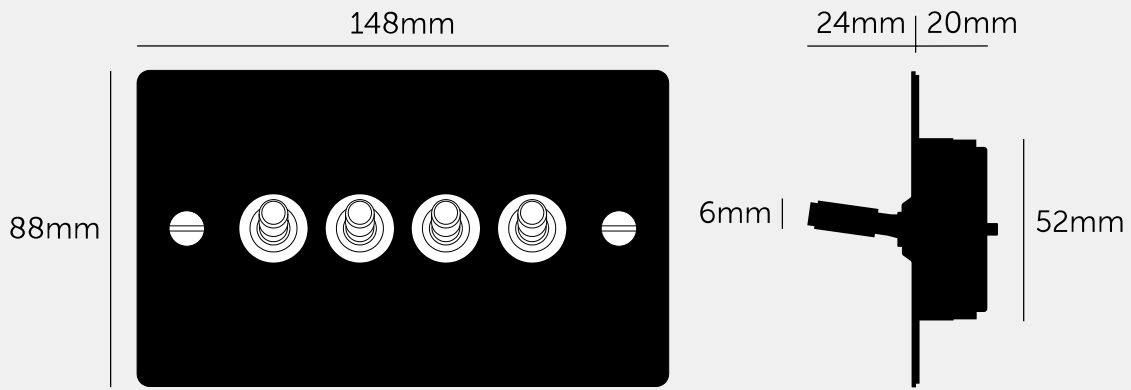

**4G TOGGLE / CROSS
/ WHITE**

ACTION: 2-WAY TOGGLE

KNURL: CROSS

RANGE: LIGHT SWITCHES

Each of our light switches is meticulously crafted to ensure impeccable form and effortless function, adding a touch of sophistication to your electrical fittings. Whether you're revamping your residential space or designing for a commercial setting, our switches seamlessly blend style and practicality.

SPECIFICATIONS

Quadruple Switch
 2-Way
 10 AX
 240 V

CE-Tested for use throughout Europe

INCLUDED

1 x 4G Toggle Switch
 2 x 40mm Electricity Screws
 2 x Coin Caps

PLEASE NOTE

DISCLAIMER: Always consult a trade professional when installing this product. Buster + Punch is not responsible for the usage or feasibility of installation requirements. This product is not suitable for damp or wet environments.

FINISH & SKU NUMBERS

sku:	finish:	size:
UK-TO-CO-4G-WH-A	● white	4G
UK-TO-CO-4G-WH-BR-A	white / brass	4G
UK-TO-CO-4G-WH-ST-A	white / steel	4G

CARE INSTRUCTIONS

Wipe with a dry lint free cloth with no loose hairs, avoid using any chemicals. Please note that finishes may age naturally with time and regular use.