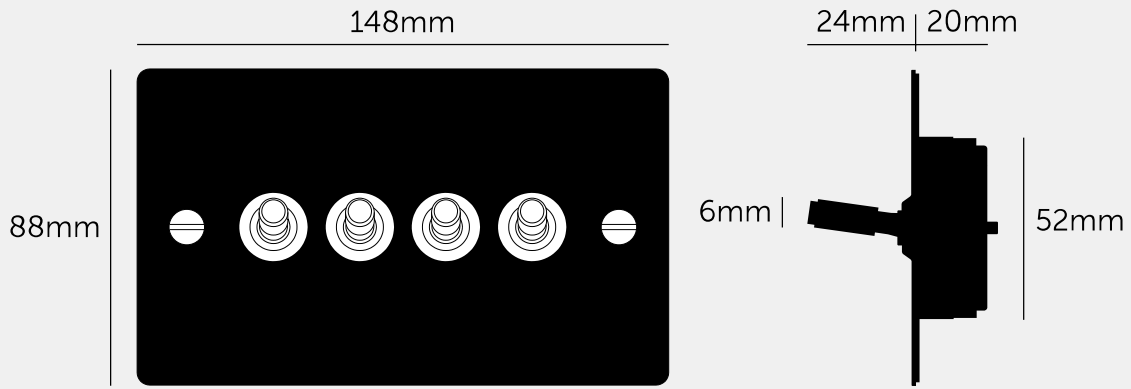

SPECIFICATIONS

Quadruple Switch
2-Way
10 AX
240 V

CE-Tested for use throughout Europe

INCLUDED

---

1 x 4G Toggle Switch
2 x 40mm Electricity Screws
2 x Coin Caps

PLEASE NOTE

DISCLAIMER: Always consult a trade professional when installing this product. Buster + Punch is not responsible for the usage or feasibility of installation requirements. This product is not suitable for damp or wet environments.

FINISH & SKU NUMBERS

---

sku	finish	size
UK-TO-CO-4G-WH-A	● white	4G
UK-TO-CO-4G-WH-BR-A	white / brass	4G
UK-TO-CO-4G-WH-ST-A	white / steel	4G

CARE INSTRUCTIONS

Wipe with a dry lint free cloth with no loose hairs, avoid using any chemicals. Please note that finishes may age naturally with time and regular use.