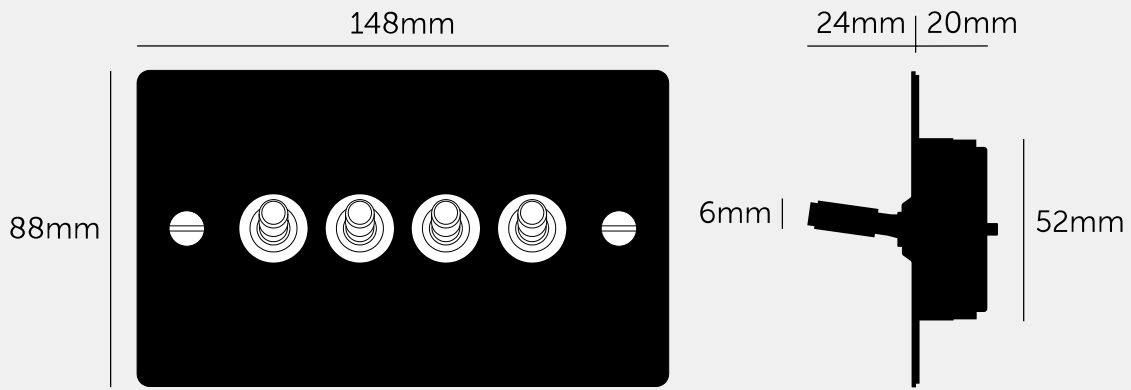

SPECIFICATIONS

Quadruple Switch
2-Way
10 AX
240 V

CE-Tested for use throughout Europe

INCLUDED

---

1 x 4G Toggle Switch
2 x 40mm Electricity Screws
2 x Coin Caps

PLEASE NOTE

DISCLAIMER: Always consult a trade professional when installing this product. Buster + Punch is not responsible for the usage or feasibility of installation requirements. This product is not suitable for damp or wet environments.

FINISH & SKU NUMBERS

---

sku:	finish:	size:
UK-TO-CO-4G-ST-A	● steel	4G
UK-TO-CO-4G-ST-BR-	steel / brass	4G
A		

CARE INSTRUCTIONS

Wipe with a dry lint free cloth with no loose hairs, avoid using any chemicals. Please note that finishes may age naturally with time and regular use.