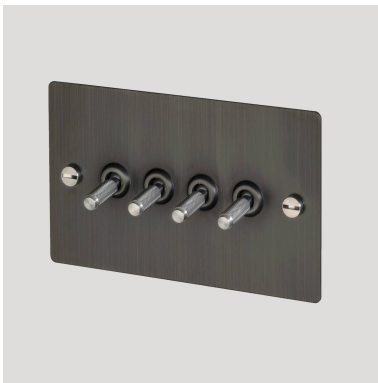

**4G TOGGLE / CROSS
/ SMOKED BRONZE**

ACTION: 2-WAY TOGGLE

KNURL: CROSS

RANGE: LIGHT SWITCHES

Each of our light switches is meticulously crafted to ensure impeccable form and effortless function, adding a touch of sophistication to your electrical fittings. Whether you're revamping your residential space or designing for a commercial setting, our switches seamlessly blend style and practicality.

SPECIFICATIONS

Quadruple Switch
 2-Way
 10 AX
 240 V

CE-Tested for use throughout Europe

INCLUDED

1 x 4G Toggle Switch
 2 x 40mm Electricity Screws
 2 x Coin Caps

PLEASE NOTE

DISCLAIMER: Always consult a trade professional when installing this product. Buster + Punch is not responsible for the usage or feasibility of installation requirements. This product is not suitable for damp or wet environments.

FINISH & SKU NUMBERS

sku:	finish:	size:
UK-TO-CO-4G-SM-A	● smoked bronze	4G
UK-TO-CO-4G-SM-BR-A	smoked bronze / brass	4G
UK-TO-CO-4G-SM-ST-A	smoked bronze / steel	4G

CARE INSTRUCTIONS

Wipe with a dry lint free cloth with no loose hairs, avoid using any chemicals. Please note that finishes may age naturally with time and regular use.