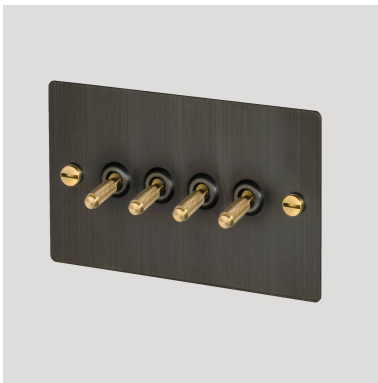

**4G TOGGLE / CROSS
/ SMOKED BRONZE**

ACTION: 2-WAY TOGGLE

KNURL: CROSS

RANGE: LIGHT SWITCHES

Each of our light switches is meticulously crafted to ensure impeccable form and effortless function, adding a touch of sophistication to your electrical fittings. Whether you're revamping your residential space or designing for a commercial setting, our switches seamlessly blend style and practicality.

SPECIFICATIONS

Quadruple Switch
 2-Way
 10 AX
 240 V

CE-Tested for use throughout Europe

INCLUDED

1 x 4G Toggle Switch
 2 x 40mm Electricity Screws
 2 x Coin Caps

PLEASE NOTE

DISCLAIMER: Always consult a trade professional when installing this product. Buster + Punch is not responsible for the usage or feasibility of installation requirements. This product is not suitable for damp or wet environments.

FINISH & SKU NUMBERS

sku:	finish:	size:
UK-TO-CO-4G-SM-A	● smoked bronze	4G
UK-TO-CO-4G-SM-BR-A	smoked bronze / brass	4G
UK-TO-CO-4G-SM-ST-A	smoked bronze / steel	4G

CARE INSTRUCTIONS

Wipe with a dry lint free cloth with no loose hairs, avoid using any chemicals. Please note that finishes may age naturally with time and regular use.