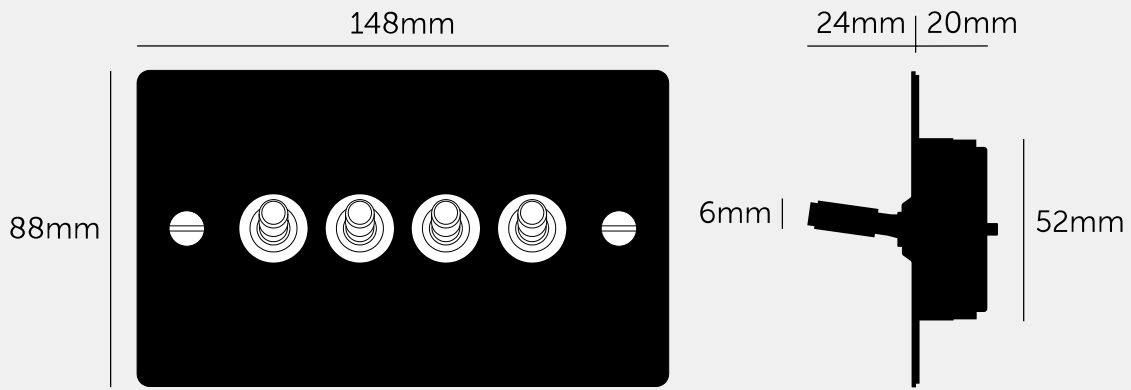

SPECIFICATIONS

Quadruple Switch
 2-Way
 10 AX
 240 V

CE-Tested for use throughout Europe

INCLUDED

1 x 4G Toggle Switch
 2 x 40mm Electricity Screws
 2 x Coin Caps

PLEASE NOTE

DISCLAIMER: Always consult a trade professional when installing this product. Buster + Punch is not responsible for the usage or feasibility of installation requirements. This product is not suitable for damp or wet environments.

FINISH & SKU NUMBERS

sku:	finish:	size:
UK-TO-CO-4G-SM-A	● smoked bronze	4G
UK-TO-CO-4G-SM-BR-A	smoked bronze / brass	4G
UK-TO-CO-4G-SM-ST-A	smoked bronze / steel	4G

CARE INSTRUCTIONS

Wipe with a dry lint free cloth with no loose hairs, avoid using any chemicals. Please note that finishes may age naturally with time and regular use.