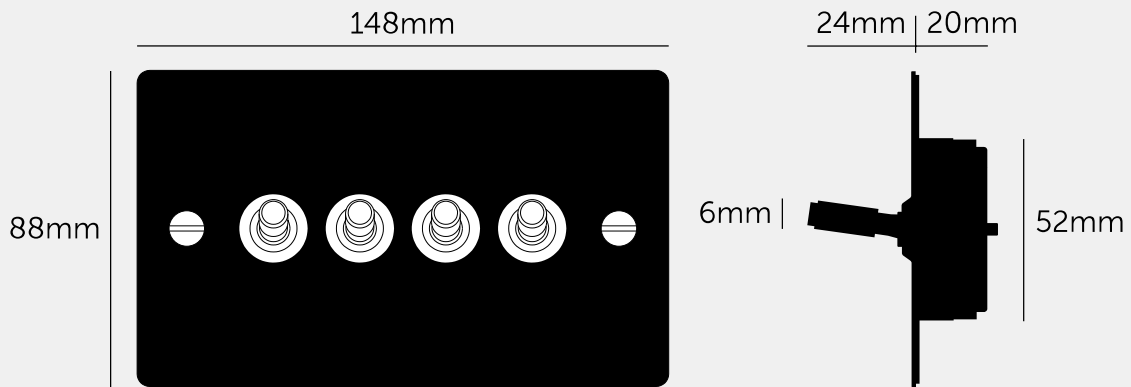

SPECIFICATIONS

Quadruple Switch
 2-Way
 10 AX
 240 V

CE-Tested for use throughout Europe

INCLUDED

1 x 4G Toggle Switch
 2 x 40mm Electricity Screws
 2 x Coin Caps

FINISH & SKU NUMBERS

sku:	finish:	size:
UK-TO-CO-4G-SM-A	● smoked bronze	4G
UK-TO-CO-4G-SM-BR-A	smoked bronze / brass	4G
UK-TO-CO-4G-SM-ST-A	smoked bronze / steel	4G