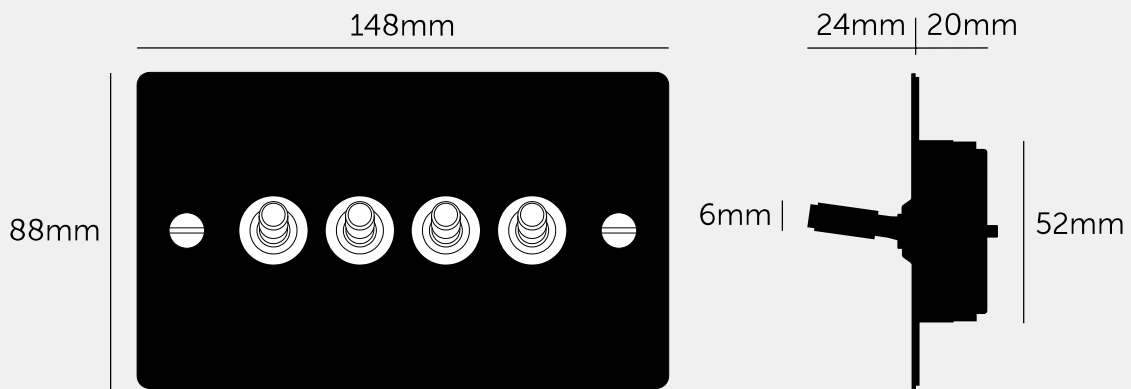

SPECIFICATIONS

Quadruple Switch
2-Way
10 AX
240 V

CE-Tested for use throughout Europe

INCLUDED

---

1 x 4G Toggle Switch
2 x 40mm Electricity Screws
2 x Coin Caps

PLEASE NOTE

DISCLAIMER: Always consult a trade professional when installing this product. Buster + Punch is not responsible for the usage or feasibility of installation requirements. This product is not suitable for damp or wet environments.

FINISH & SKU NUMBERS

---

sku:	finish:	size:
UK-TO-CO-4G-BL-A	● black	4G
UK-TO-CO-4G-BL-BR-A	black / brass	4G
UK-TO-CO-4G-BL-ST-A	black / steel	4G

CARE INSTRUCTIONS

Wipe with a dry lint free cloth with no loose hairs, avoid using any chemicals. Please note that finishes may age naturally with time and regular use.