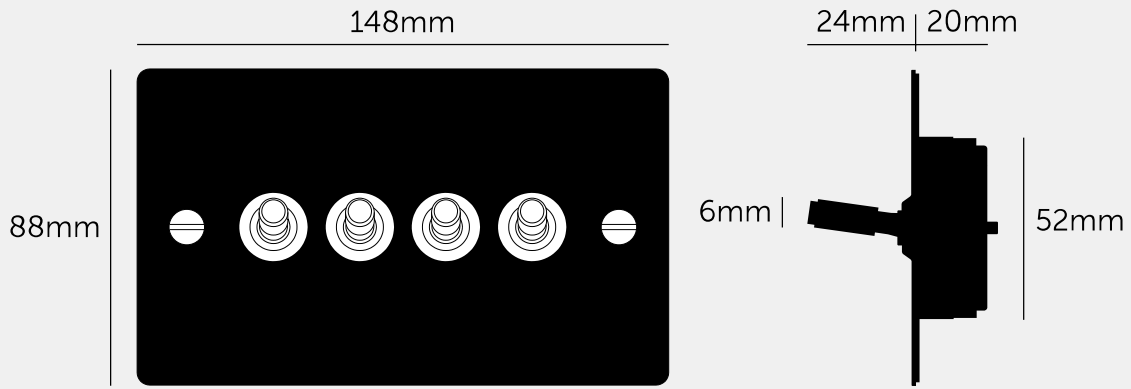

SPECIFICATIONS

Quadruple Switch
2-Way
10 AX
240 V

CE-Tested for use throughout Europe

INCLUDED

---

1 x 4G Toggle Switch
2 x 40mm Electricity Screws
2 x Coin Caps

PLEASE NOTE

DISCLAIMER: Always consult a trade professional when installing this product. Buster + Punch is not responsible for the usage or feasibility of installation requirements. This product is not suitable for damp or wet environments.

FINISH & SKU NUMBERS

---

sku	finish	size
UK-TO-CO-4G-BL-A	● black	4G
UK-TO-CO-4G-BL-BR-A	black / brass	4G
UK-TO-CO-4G-BL-ST-A	black / steel	4G

CARE INSTRUCTIONS

Wipe with a dry lint free cloth with no loose hairs, avoid using any chemicals. Please note that finishes may age naturally with time and regular use.