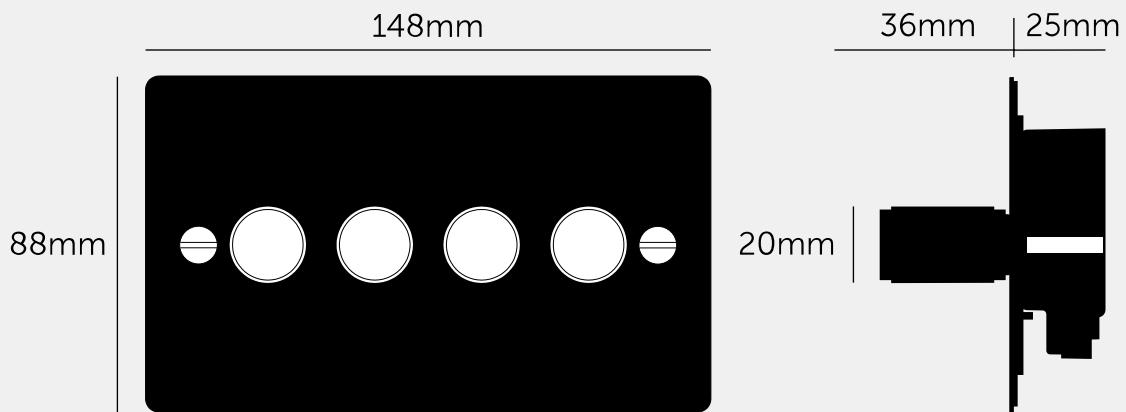

SPECIFICATIONS

Quadruple Dimmer
 2-way
 230-240V ~50Hz per gang
 Dimmer Module Included:
 Halogen / Incandescent: 60-400w. LED / CFL: 5-120W

Dimmer nodule options available for purchase:
 - Low Voltage Module (1-10V)
 - Dummy Module (on / off Switch)
 - Intermediate Dummy Dimmer Module (on / off switch)

FINISH & SKU NUMBERS

sku:	finish:	size:
UK-DI-CO-4G-LED-WH-A	● white	4G
UK-DI-CO-4G-LED-WH-BR-A	white / brass	4G
UK-DI-CO-4G-LED-WH-ST-A	white / steel	4G

INCLUDED

1 x 4G Dimmer
 2 x 2G Detail Kit
 2 x 40mm Screws
 2 x Coin Caps