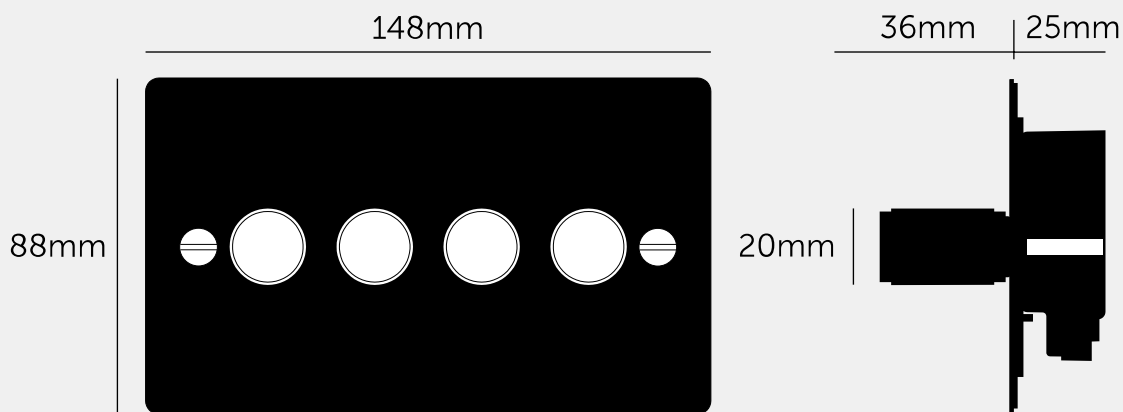

SPECIFICATIONS

Quadruple Dimmer
 2-way
 230-240V ~50Hz per gang
 Dimmer Module Included:
 Halogen / Incandescent: 60-400w. LED / CFL: 5-120W

Dimmer nodule options available for purchase:
 - Low Voltage Module (1-10V)
 - Dummy Module (on / off Switch)
 - Intermediate Dummy Dimmer Module (on / off switch)

FINISH & SKU NUMBERS

sku:	finish:	size:
UK-DI-CO-4G-LED-WH-A	● white	4G
UK-DI-CO-4G-LED-WH-BR-A	white / brass	4G
UK-DI-CO-4G-LED-WH-ST-A	white / steel	4G

INCLUDED

1 x 4G Dimmer
 2 x 2G Detail Kit
 2 x 40mm Screws
 2 x Coin Caps