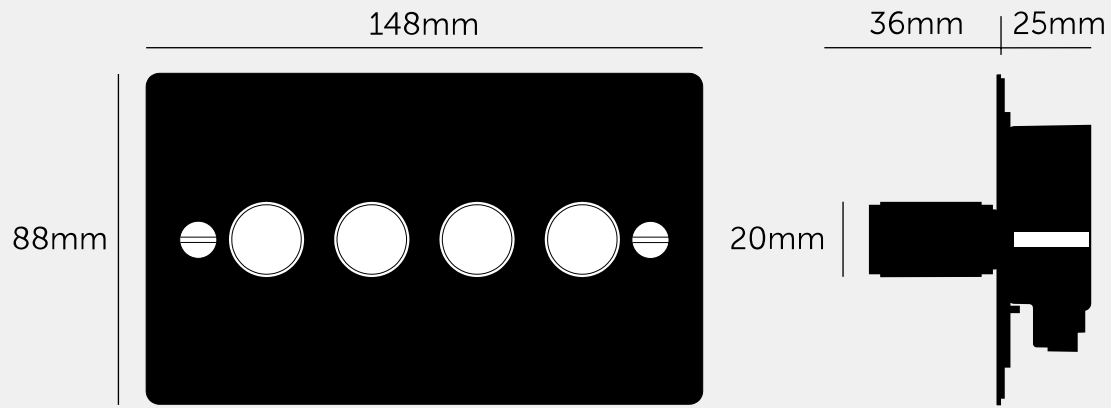

SPECIFICATIONS

Quadruple Dimmer
 2-way
 230-240V ~50Hz per gang
 Dimmer Module Included:
 Halogen / Incandescent: 60-400w. LED / CFL: 5-120W

Dimmer nodule options available for purchase:
 - Low Voltage Module (1-10V)
 - Dummy Module (on / off Switch)
 - Intermediate Dummy Dimmer Module (on / off switch)

INCLUDED

1 x 4G Dimmer
 2 x 2G Detail Kit
 2 x 40mm Screws
 2 x Coin Caps

FINISH & SKU NUMBERS

sku	finish	size
UK-DI-CO-4G-LED-WH-A	● white	4G
UK-DI-CO-4G-LED-WH-BR-A	white / brass	4G
UK-DI-CO-4G-LED-WH-ST-A	white / steel	4G