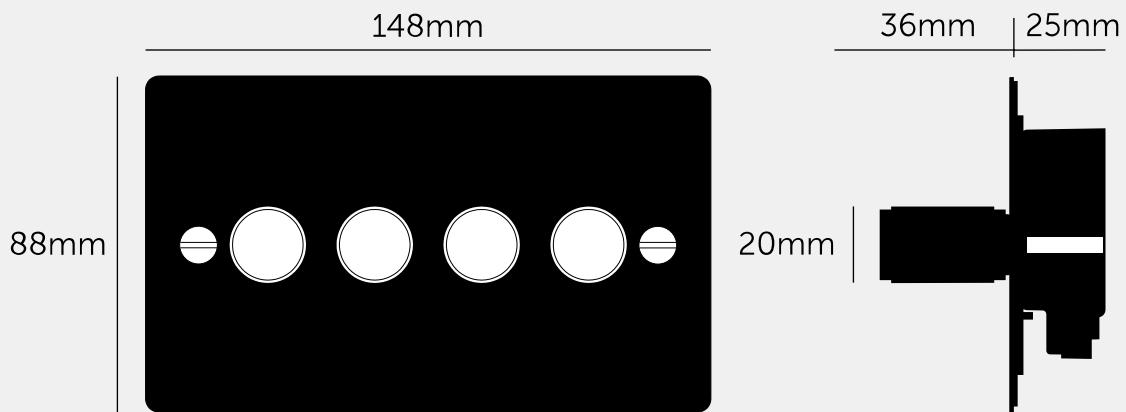

SPECIFICATIONS

Quadruple Dimmer
 2-way
 230-240V ~50Hz per gang
 Dimmer Module Included:
 Halogen / Incandescent: 60-400w. LED / CFL: 5-120W

Dimmer nodule options available for purchase:
 - Low Voltage Module (1-10V)
 - Dummy Module (on / off Switch)
 - Intermediate Dummy Dimmer Module (on / off switch)

FINISH & SKU NUMBERS

| sku: | finish: | size: |
|-------------------------|---------------|-------|
| UK-DI-CO-4G-LED-ST-A | ● steel | 4G |
| UK-DI-CO-4G-LED-ST-BR-A | steel / brass | 4G |

INCLUDED

1 x 4G Dimmer
 2 x 2G Detail Kit
 2 x 40mm Screws
 2 x Coin Caps