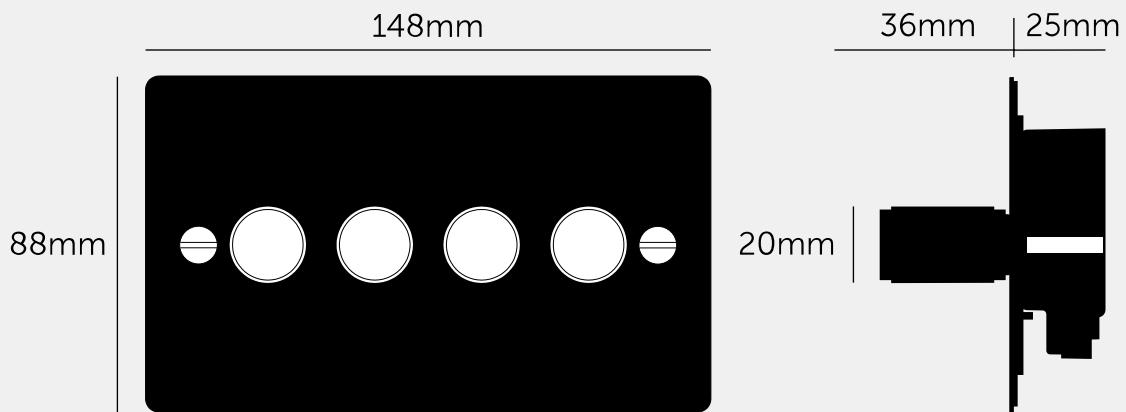

**4G DIMMER / 120W /
CROSS / STEEL**

ACTION: 2-WAY DIMMER

KNURL: CROSS

RANGE: DIMMER SWITCHES

Experience the perfect blend of functionality and aesthetics with our dimmer switches. Designed to enhance the ambiance of your space, these switches allow you to effortlessly adjust the brightness of your lights, creating exquisite and relaxing environments in both commercial and residential spaces. Take control of your lighting and transform any room into a personalized sanctuary with our exceptional dimmer switches.

SPECIFICATIONS

Quadruple Dimmer
 2-way
 230-240V ~50Hz per gang
 Dimmer Module Included:
 Halogen / Incandescent: 60-400w. LED / CFL: 5-120W

Dimmer nodule options available for purchase:
 - Low Voltage Module (1-10V)
 - Dummy Module (on / off Switch)
 - Intermediate Dummy Dimmer Module (on / off switch)

FINISH & SKU NUMBERS

sku:	finish:	size:
UK-DI-CO-4G-LED-ST-A	● steel	4G
UK-DI-CO-4G-LED-ST-BR-A	steel / brass	4G

INCLUDED

1 x 4G Dimmer
 2 x 2G Detail Kit
 2 x 40mm Screws
 2 x Coin Caps

PLEASE NOTE

DISCLAIMER: Always consult a trade professional when installing this product. Buster + Punch is not responsible for the usage or feasibility of installation requirements. This product is not suitable for damp or wet environments.